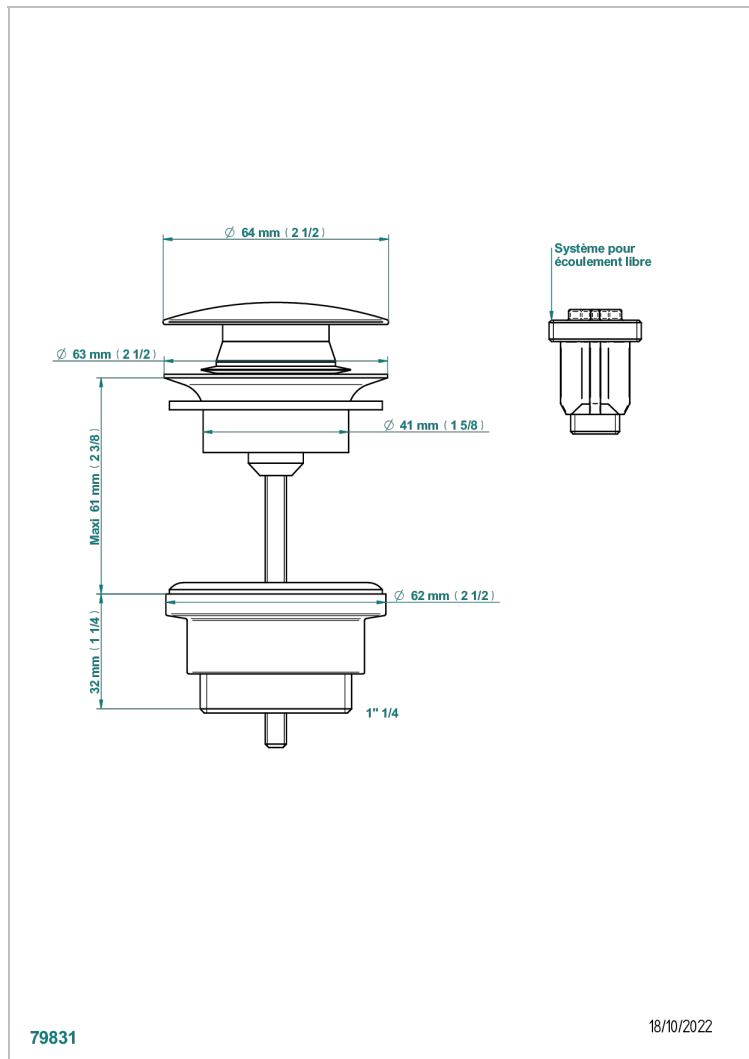

G2L-316

Click waste

79831

18/10/2022

CHARACTERISTIC

- Faubourg Black Porcelain
- Click waste

AVAILABLE FINITIONS

Antique nickel - H28
 Black ceram - D30
 Blush PVD - H62
 Brass color PVD - H49
 Brown bronze color PVD - F33
 Gold color PVD - H52

Nickel color PVD - H55
 Polished chrome (color finish) - A02
 Polished chrome / Polished gold (color finish) - G02
 Polished gold (color finish) - F01
 Polished nickel - B01
 Soft gold - F30

Soft matt gold - F31
 Umber PVD - H66