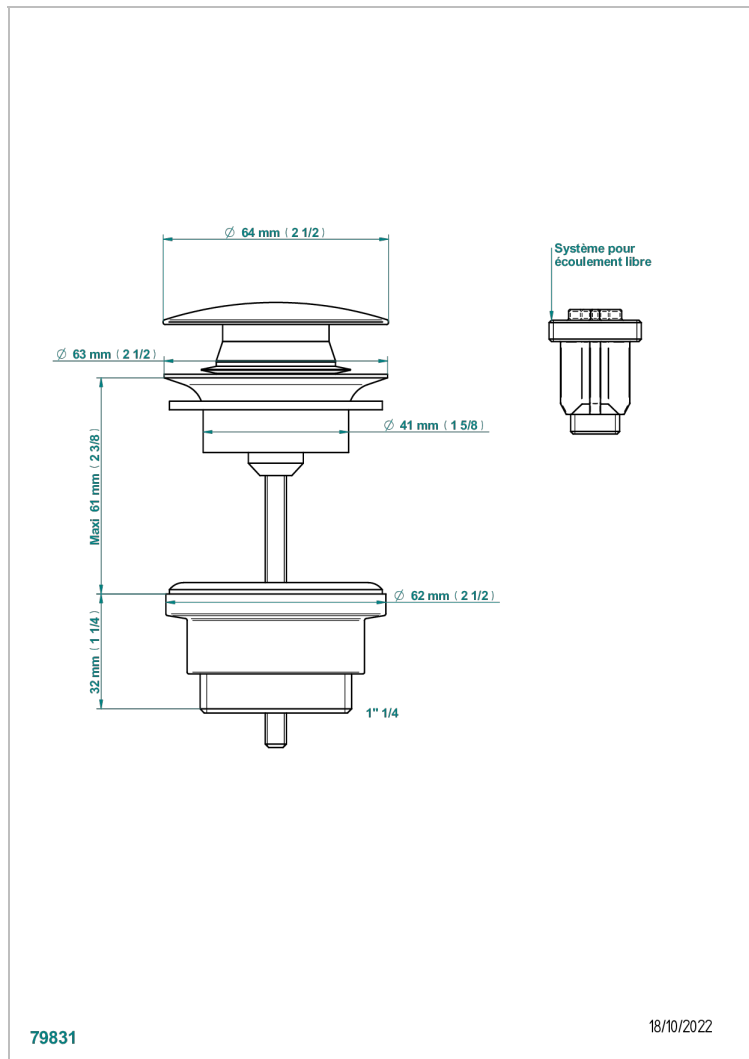

G2L-316

Click waste

79831

18/10/2022

CHARACTERISTIC

- Faubourg Black Porcelain
- Click waste

AVAILABLE FINITIONS

Antique nickel - H28
Black ceram - D30
Blush PVD - H62
Brass color PVD - H49
Brown bronze color PVD - F33
Gold color PVD - H52

Graphite PVD - H64
Matt Umber PVD - H67
Matt blush PVD - H60
Matt brass color PVD - H50
Matt brown bronze color PVD - F34
Matt chrome - C02

Matt gold - F07
Matt gold color PVD - H53
Matt graphite PVD - H65
Matt nickel (color finish) - C01
Matt nickel color PVD - H56
Natural smoked Brass - A13

Nickel color PVD - H55
Polished chrome (color finish) - A02
Polished chrome / Polished gold (color finish) - G02
Polished gold (color finish) - F01
Polished nickel - B01
Soft gold - F30

Soft matt gold - F31
Umber PVD - H66