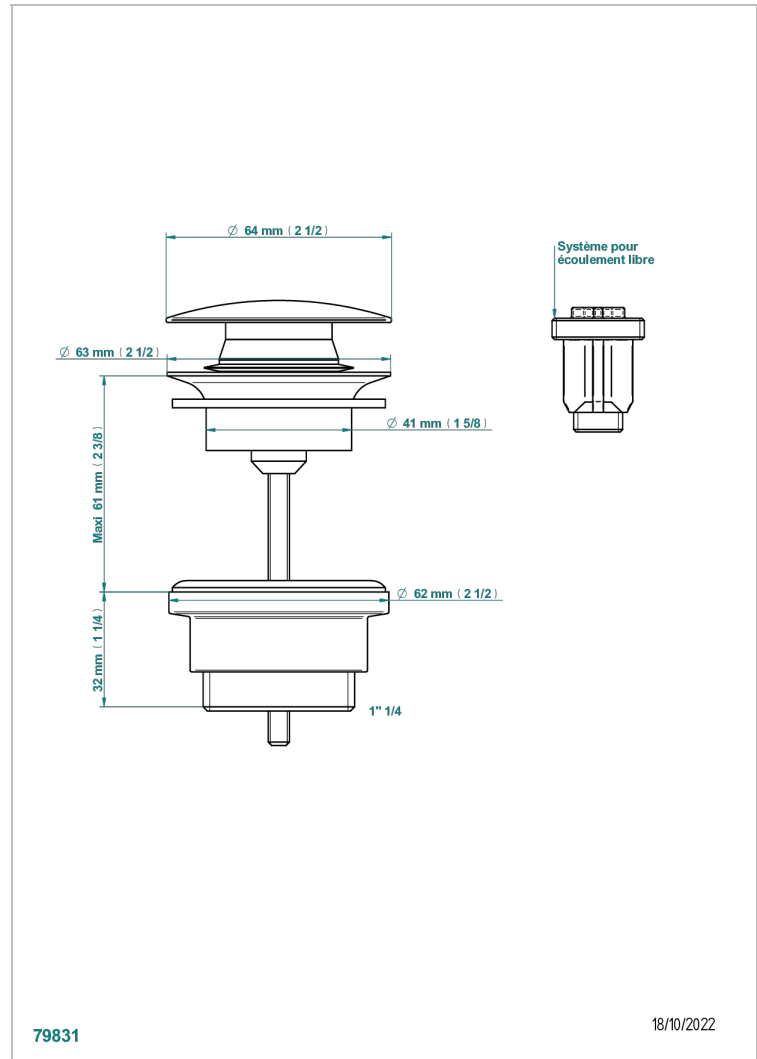

FAUBOURG BLACK PORCELAIN

G2L-316

Click waste

THG[®]
PARIS

CHARACTERISTIC

- Faubourg Black Porcelain
- Click waste

AVAILABLE FINITIONS

Antique nickel - H28
Black ceram - D30
Blush PVD - H62
Brass color PVD - H49
Brown bronze color PVD - F33
Gold color PVD - H52

Nickel color PVD - H55
Polished chrome (color finish) - A02
Polished chrome / Polished gold (color finish) - G02
Polished gold (color finish) - F01
Polished nickel - B01
Soft gold - F30

Soft matt gold - F31
Umber PVD - H66