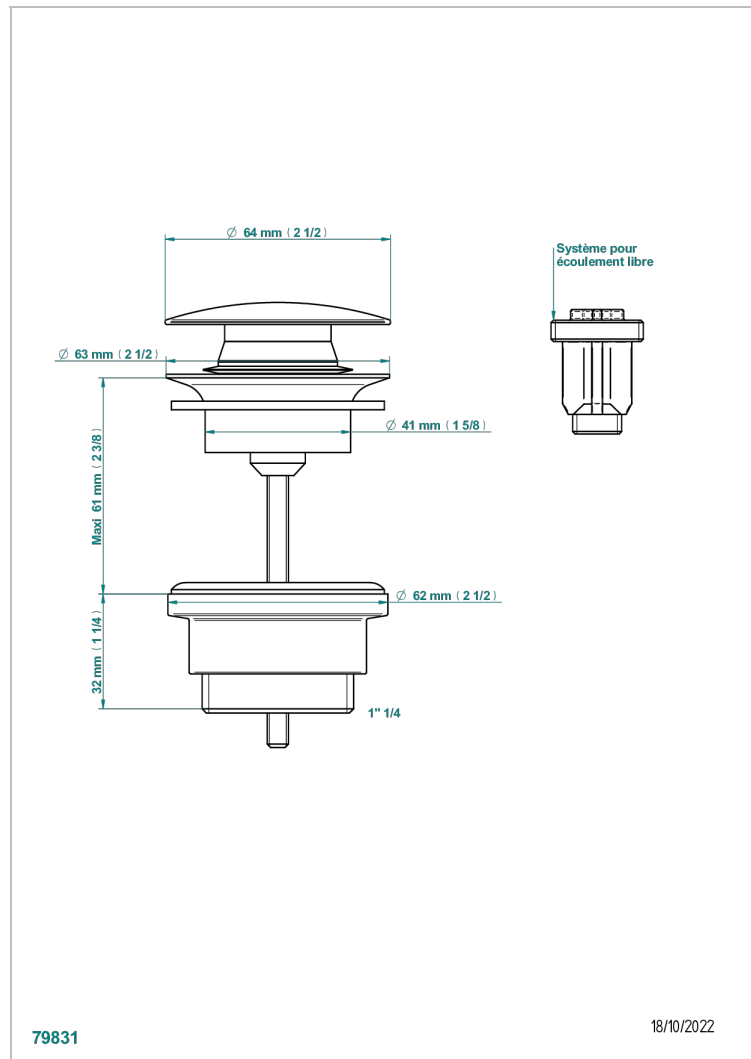

G2K-316

Click waste

CHARACTERISTIC

- Faubourg White Porcelain
- Click waste

AVAILABLE FINITIONS

Antique nickel - H28
 Black ceram - D30
 Blush PVD - H62
 Brass color PVD - H49
 Brown bronze color PVD - F33
 Gold color PVD - H52

Nickel color PVD - H55
 Polished chrome (color finish) - A02
 Polished chrome / Polished gold (color finish) - G02
 Polished gold (color finish) - F01
 Polished nickel - B01
 Soft gold - F30

Soft matt gold - F31
 Umber PVD - H66