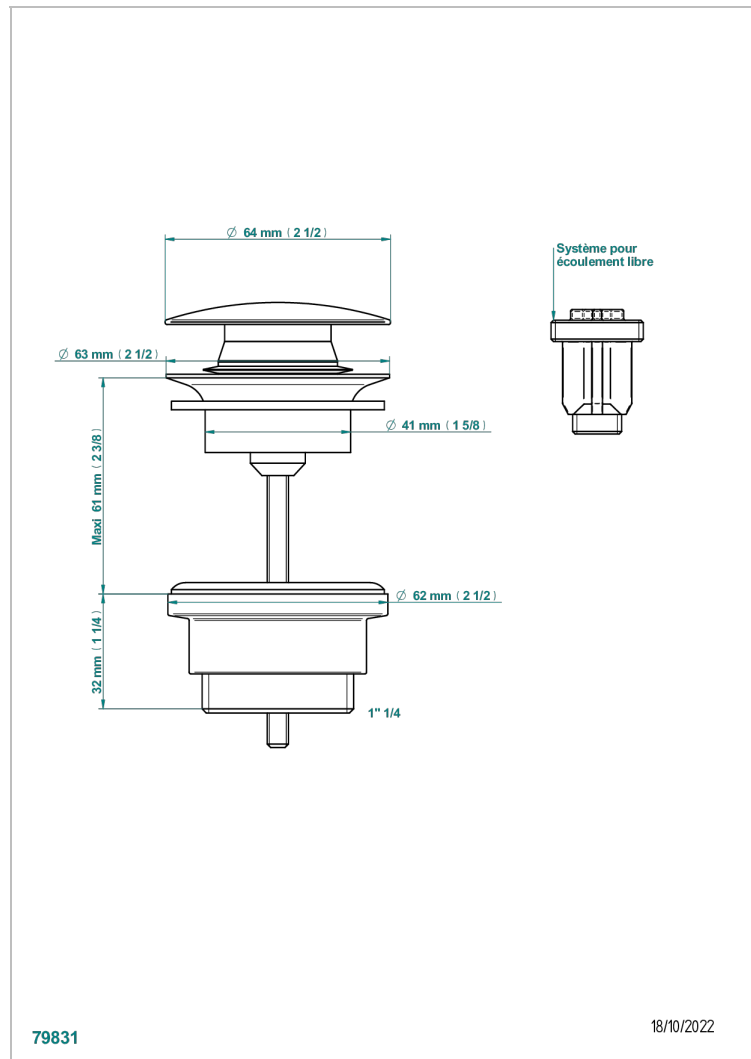

G2K-316

Click waste

79831

18/10/2022

CHARACTERISTIC

- Faubourg White Porcelain
- Click waste

AVAILABLE FINITIONS

Antique nickel - H28
 Black ceram - D30
 Blush PVD - H62
 Brass color PVD - H49
 Brown bronze color PVD - F33
 Gold color PVD - H52

Nickel color PVD - H55
 Polished chrome (color finish) - A02
 Polished chrome / Polished gold (color finish) - G02
 Polished gold (color finish) - F01
 Polished nickel - B01
 Soft gold - F30

Soft matt gold - F31
 Umber PVD - H66