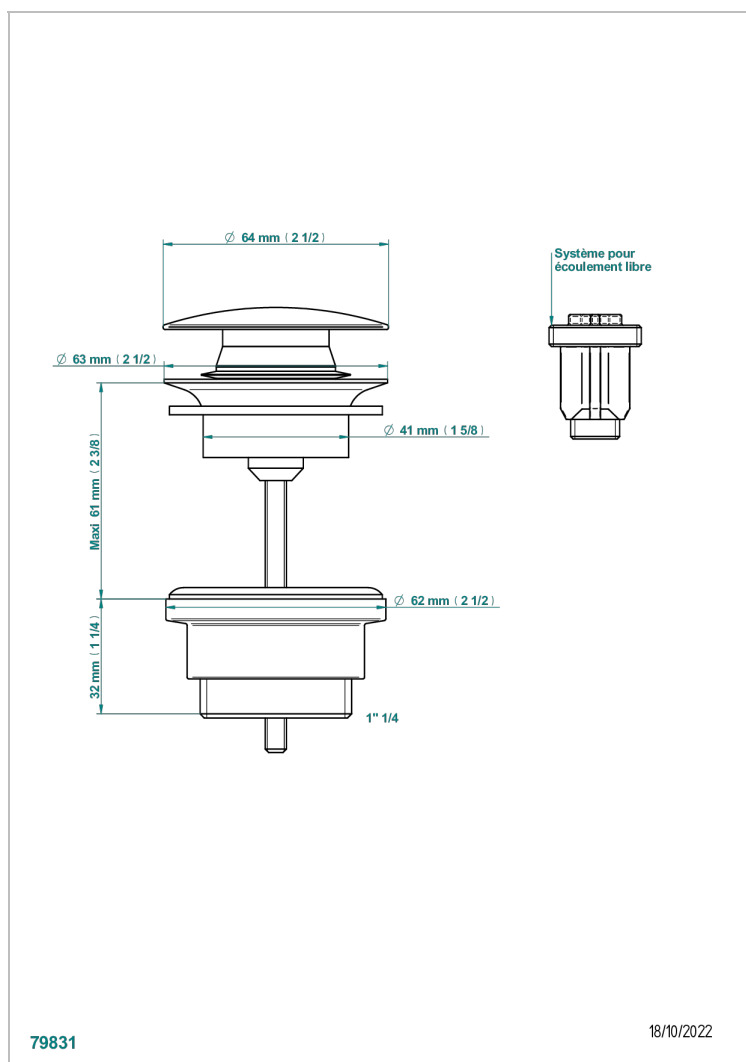

# FAUBOURG WHITE PORCELAIN WITH LEVER

G2J-316

Click waste

## CHARACTERISTIC

- Faubourg White Porcelain with lever
- Click waste