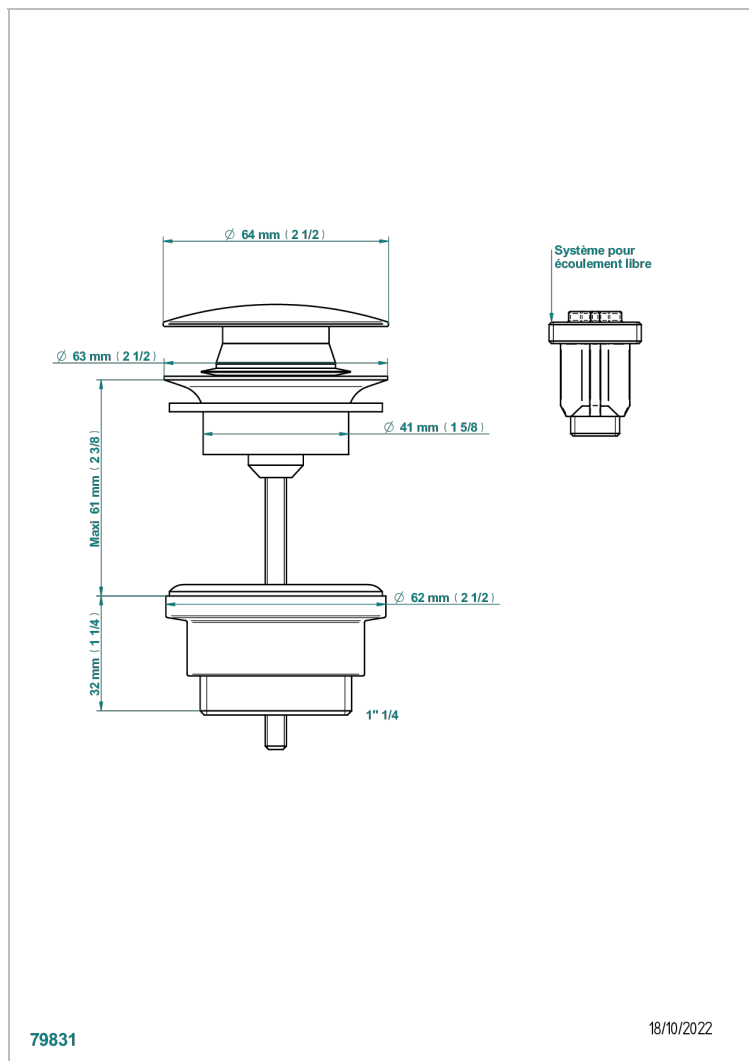

1900 WITH LEVER

G28-316

键入式台盆下水器，欧洲款

THG[®]
PARIS

79831

18/10/2022

特色

- 1900 with lever
- 键入式台盆下水器，欧洲款

可选饰面

Black ceram - D30
Blush PVD - H62
Graphite PVD - H64
Matt Umber PVD - H67
Matt blush PVD - H60
Matt graphite PVD - H65

Natural smoked Brass - A13
PVD哑光棕铜 - F34
PVD哑光金 - H53
PVD哑光铜 - H50
PVD哑光镍 - H56
PVD抛光铜 - H49