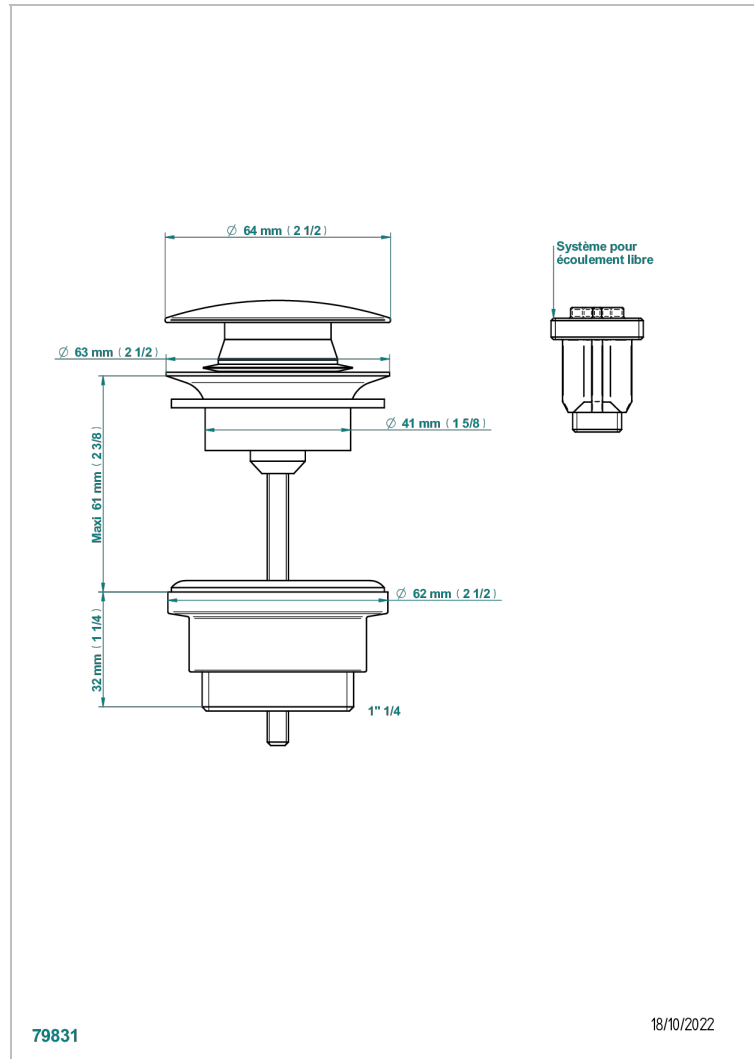

VOGUE LAPIS LAZULI

A8S-316

Click waste

THG[®]
PARIS

CHARACTERISTIC

- Vogue Lapis Lazuli
- Click waste

AVAILABLE FINITIONS

Antique nickel - H28
Black ceram - D30
Blush PVD - H62
Brass color PVD - H49
Brown bronze color PVD - F33
Gold color PVD - H52

Nickel color PVD - H55
Polished chrome (color finish) - A02
Polished chrome / Polished gold (color finish) - G02
Polished gold (color finish) - F01
Polished nickel - B01
Soft gold - F30

Soft matt gold - F31
Umber PVD - H66
Varnished matt antique red copper (color finish) - H07