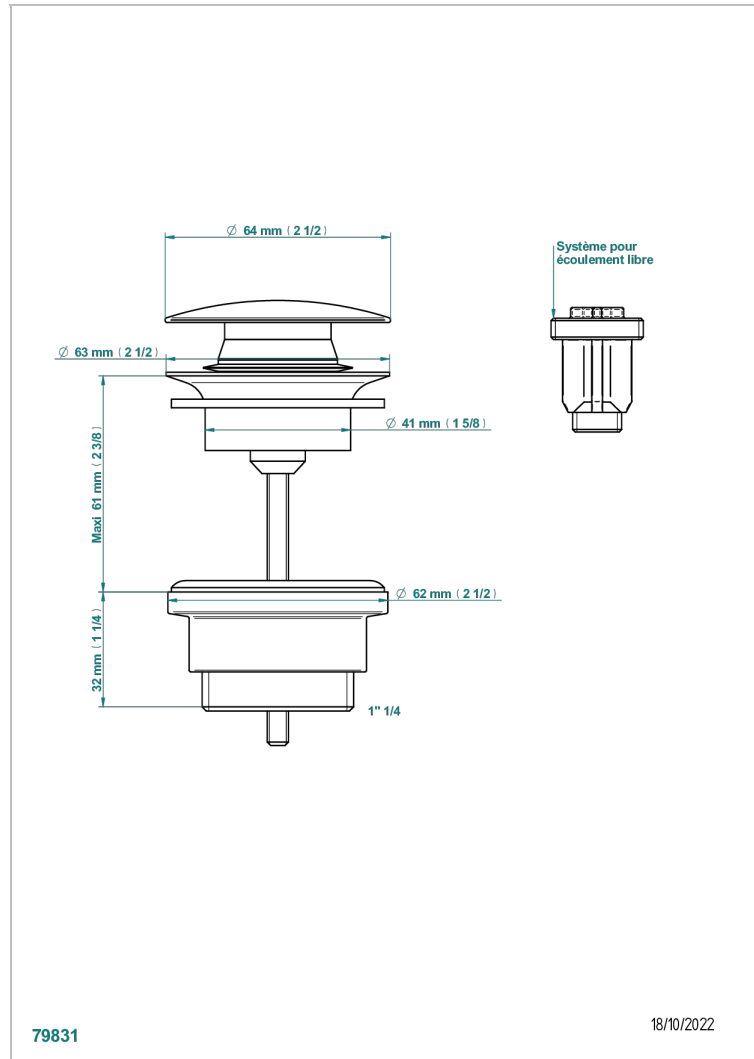

VOGUE LAPIS LAZULI

A8S-316

Click waste

THG®
PARIS

CHARACTERISTIC

- Vogue Lapis Lazuli
- Click waste

AVAILABLE FINITIONS

Antique nickel - H28
Black ceram - D30
Blush PVD - H62
Brass color PVD - H49
Brown bronze color PVD - F33
Gold color PVD - H52

Graphite PVD - H64
Lacquered light bronze - D01
Matt Umber PVD - H67
Matt blush PVD - H60
Matt brass color PVD - H50
Matt brown bronze color PVD - F34

Matt chrome - C02
Matt gold - F07
Matt gold color PVD - H53
Matt graphite PVD - H65
Matt nickel (color finish) - C01
Matt nickel color PVD - H56

Nickel color PVD - H55
Polished chrome (color finish) - A02
Polished chrome / Polished gold (color finish) - G02
Polished gold (color finish) - F01
Polished nickel - B01
Soft gold - F30

Soft matt gold - F31
Umber PVD - H66
Varnished matt antique red copper (color finish) - H07