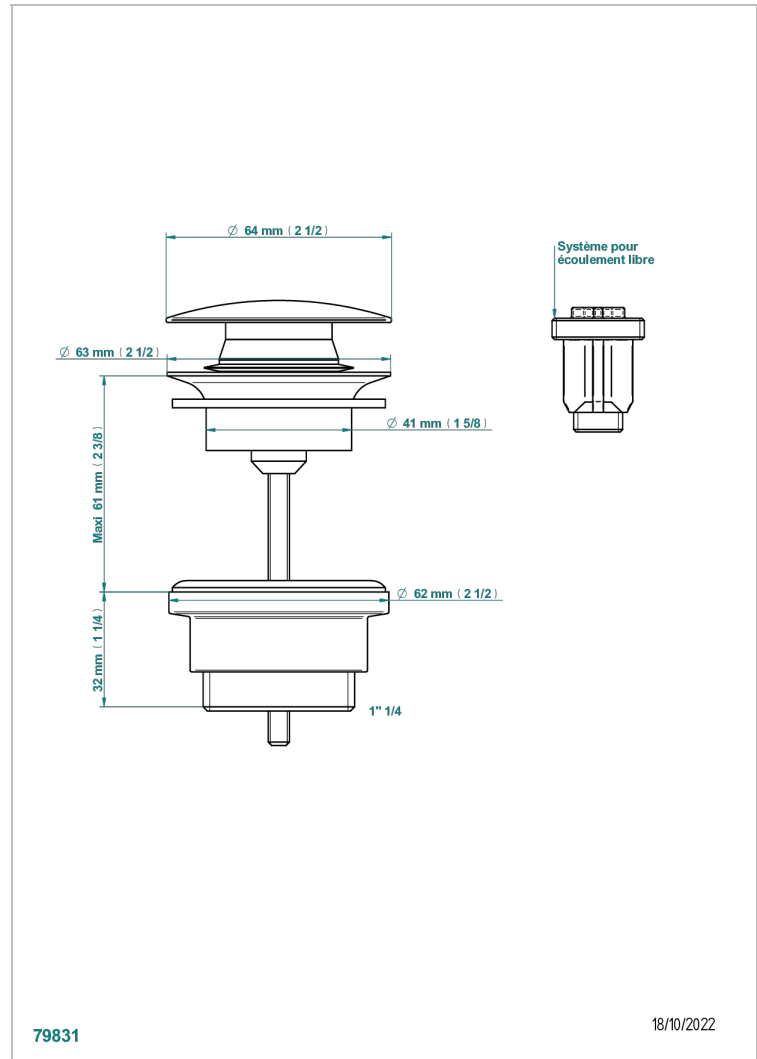

VOGUE TIGER EYE

A8R-316

Click waste

THG[®]
PARIS

CHARACTERISTIC

- Vogue Tiger Eye
- Click waste

AVAILABLE FINITIONS

Antique nickel - H28
Black ceram - D30
Blush PVD - H62
Brass color PVD - H49
Brown bronze color PVD - F33
Gold color PVD - H52

Nickel color PVD - H55
Polished chrome (color finish) - A02
Polished chrome / Polished gold (color finish) - G02
Polished gold (color finish) - F01
Polished nickel - B01
Soft gold - F30

Soft matt gold - F31
Umber PVD - H66
Varnished matt antique red copper (color finish) - H07