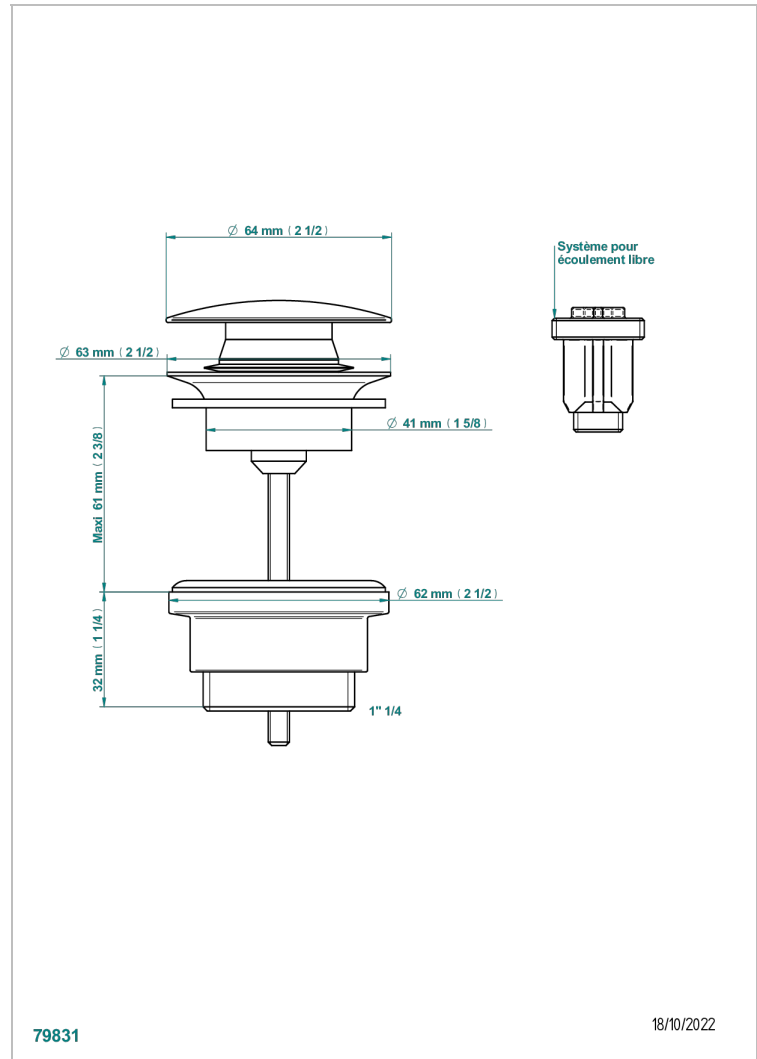

VOGUE BLACK ONYX

A8P-316

Click waste

THG[®]
PARIS

CHARACTERISTIC

- Vogue black onyx
- Click waste

AVAILABLE FINITIONS

Antique nickel - H28
Black ceram - D30
Blush PVD - H62
Brass color PVD - H49
Brown bronze color PVD - F33
Gold color PVD - H52

Nickel color PVD - H55
Polished chrome (color finish) - A02
Polished chrome / Polished gold (color finish) - G02
Polished gold (color finish) - F01
Polished nickel - B01
Soft gold - F30

Soft matt gold - F31
Umber PVD - H66
Varnished matt antique red copper (color finish) - H07