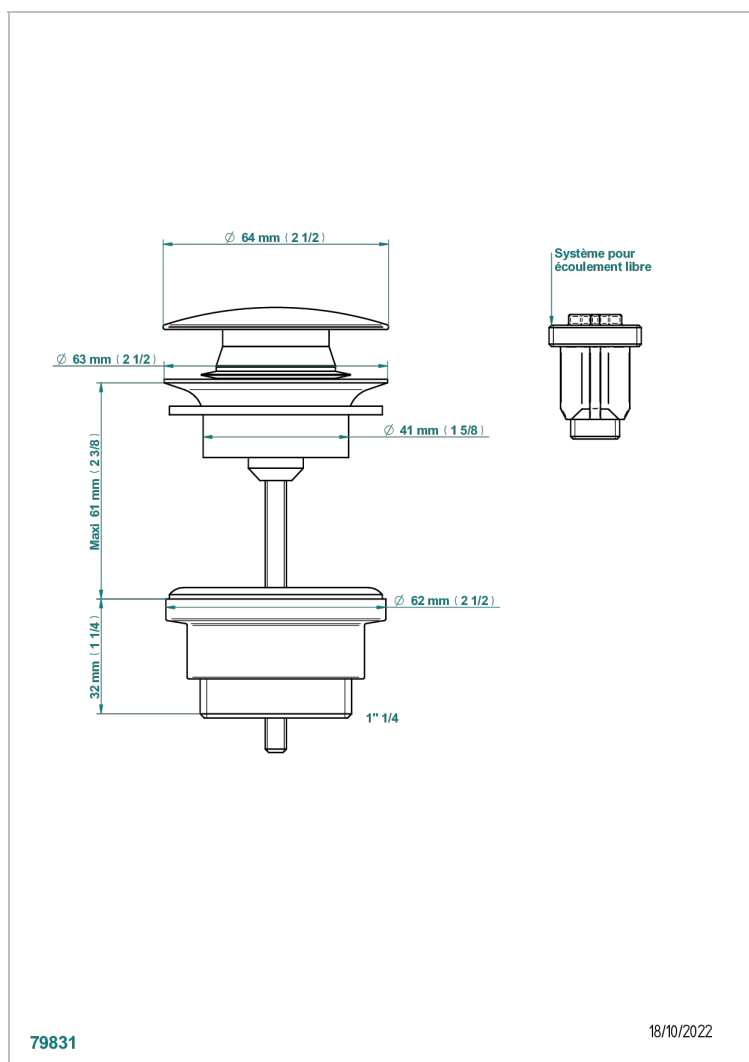

POMME GOLD LUSTER CRYSTAL

A46-316

Click waste

CHARACTERISTIC

- Pomme Gold luster crystal
- Click waste

AVAILABLE FINITIONS

Antique nickel - H28
Black ceram - D30
Blush PVD - H62
Brass color PVD - H49
Brown bronze color PVD - F33
Gold color PVD - H52

Graphite PVD - H64
Lacquered light bronze - D01
Matt Umber PVD - H67
Matt blush PVD - H60
Matt brass color PVD - H50
Matt brown bronze color PVD - F34

Matt chrome - C02
Matt gold - F07
Matt gold color PVD - H53
Matt graphite PVD - H65
Matt nickel (color finish) - C01
Matt nickel color PVD - H56

Nickel color PVD - H55
Polished chrome (color finish) - A02
Polished chrome / Polished gold (color finish) - G02
Polished gold (color finish) - F01
Polished nickel - B01
Soft gold - F30

Soft matt gold - F31
Umber PVD - H66
Varnished matt antique red copper (color finish) - H07