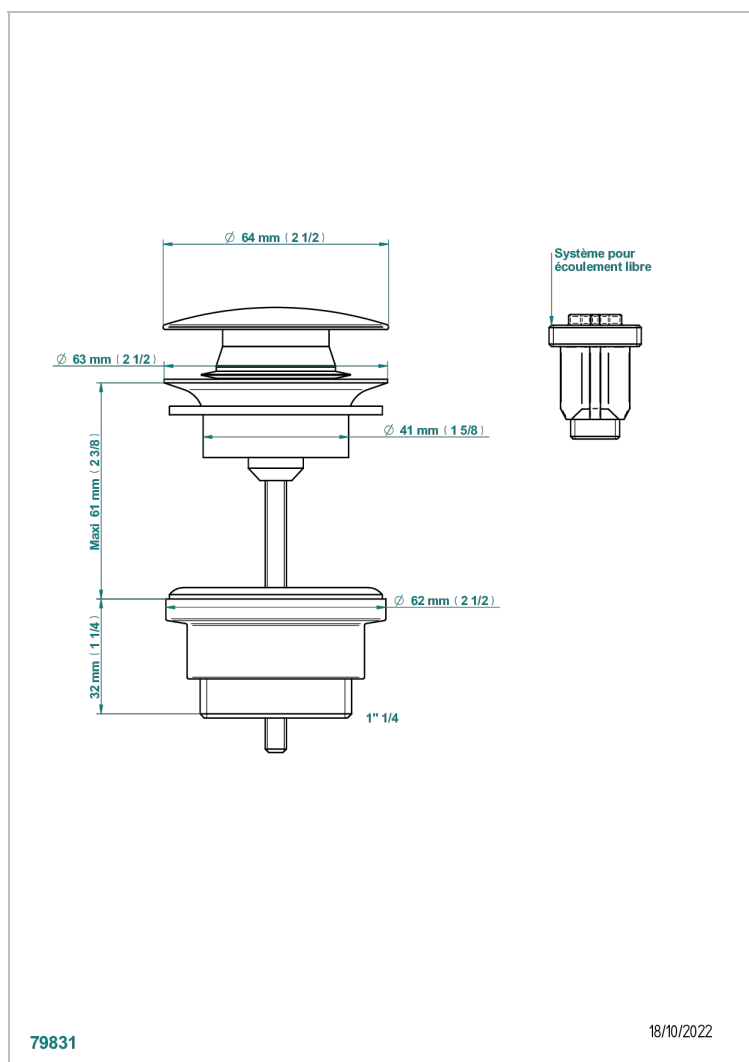

# POMME GOLD LUSTER CRYSTAL

A46-316

Click waste

## AVAILABLE FINITIONS

Antique nickel - H28  
Black ceram - D30  
Blush PVD - H62  
Brass color PVD - H49  
Brown bronze color PVD - F33  
Gold color PVD - H52

Graphite PVD - H64  
Lacquered light bronze - D01  
Matt Umber PVD - H67  
Matt blush PVD - H60  
Matt brass color PVD - H50  
Matt brown bronze color PVD - F34