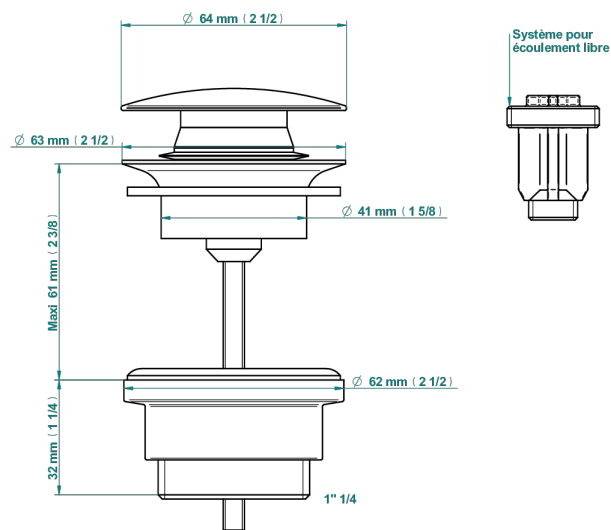

# METROPOLIS BLACK CRYSTAL WITH LEVER

A2M-316

Click waste

79831

18/10/2022

## CHARACTERISTIC

- Métropolis Black crystal with lever
- Click waste