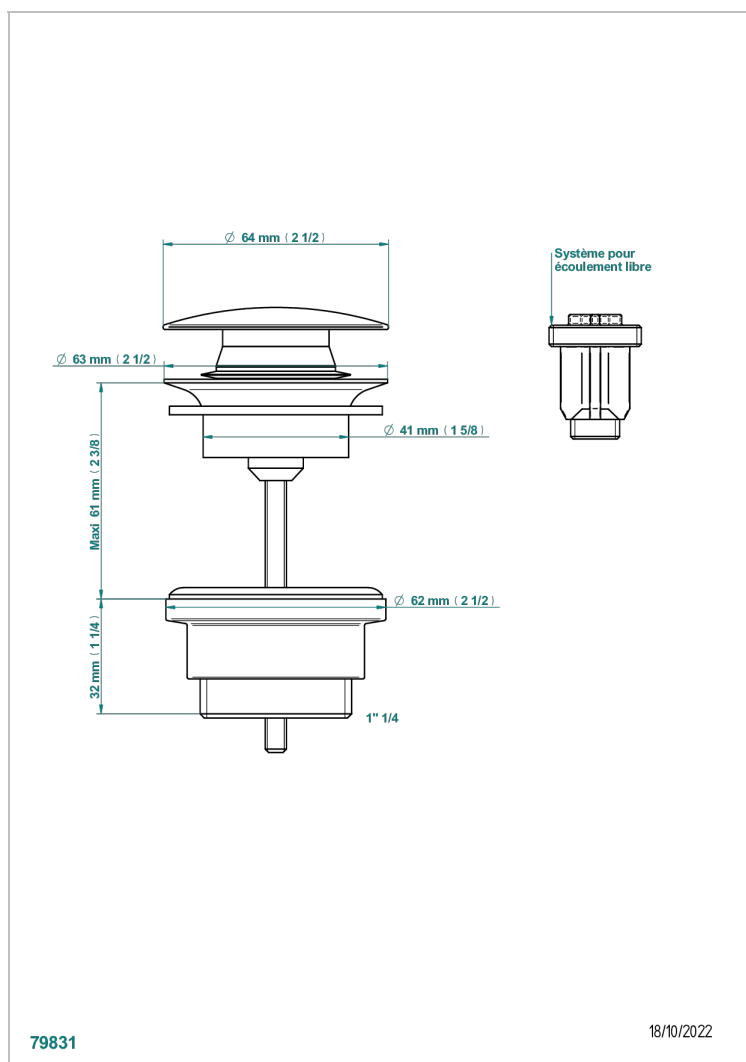

METROPOLIS BLACK CRYSTAL WITH LEVER

A2M-316

Click waste

CHARACTERISTIC

- Métropolis Black crystal with lever
- Click waste

AVAILABLE FINITIONS

Antique nickel - H28
Black ceram - D30
Blush PVD - H62
Brass color PVD - H49
Brown bronze color PVD - F33
Gold color PVD - H52