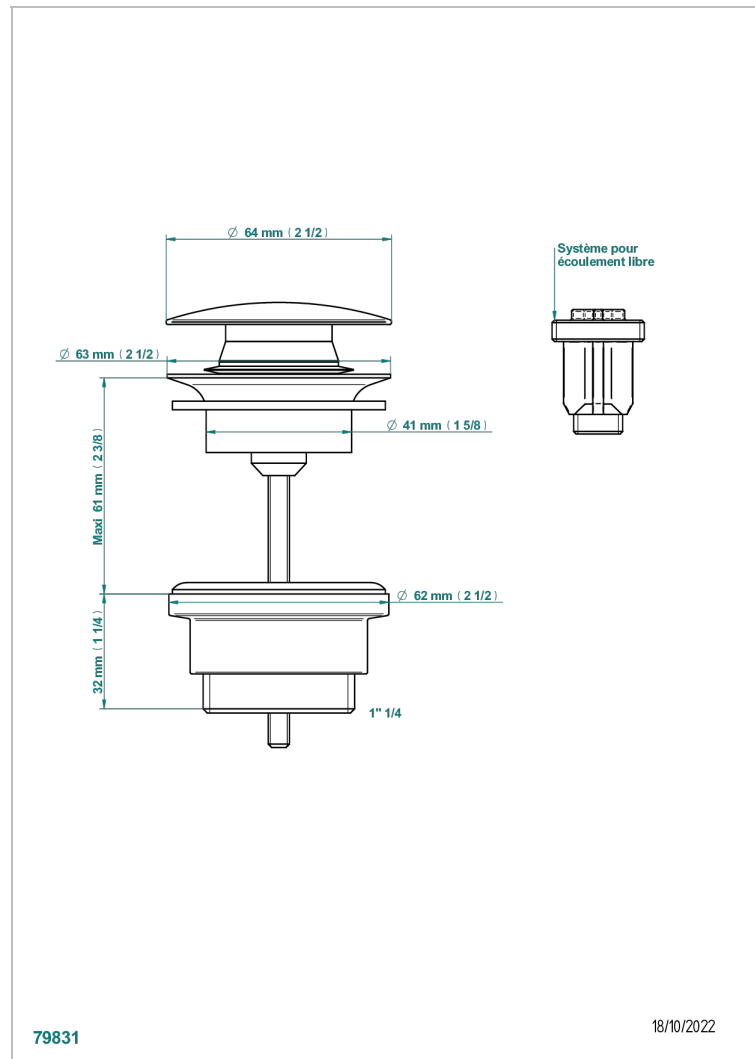

PANTHERE CLEAR CRYSTAL

A2H-316

Click waste

THG[®]
PARIS

CHARACTERISTIC

- Panthere Clear crystal
- Click waste

AVAILABLE FINITIONS

Antique nickel - H28
Black ceram - D30
Blush PVD - H62
Brass color PVD - H49
Brown bronze color PVD - F33
Gold color PVD - H52

Nickel color PVD - H55
Polished chrome (color finish) - A02
Polished chrome / Polished gold (color finish) - G02
Polished gold (color finish) - F01
Polished nickel - B01
Soft gold - F30

Soft matt gold - F31
Umber PVD - H66
Varnished matt antique red copper (color finish) - H07