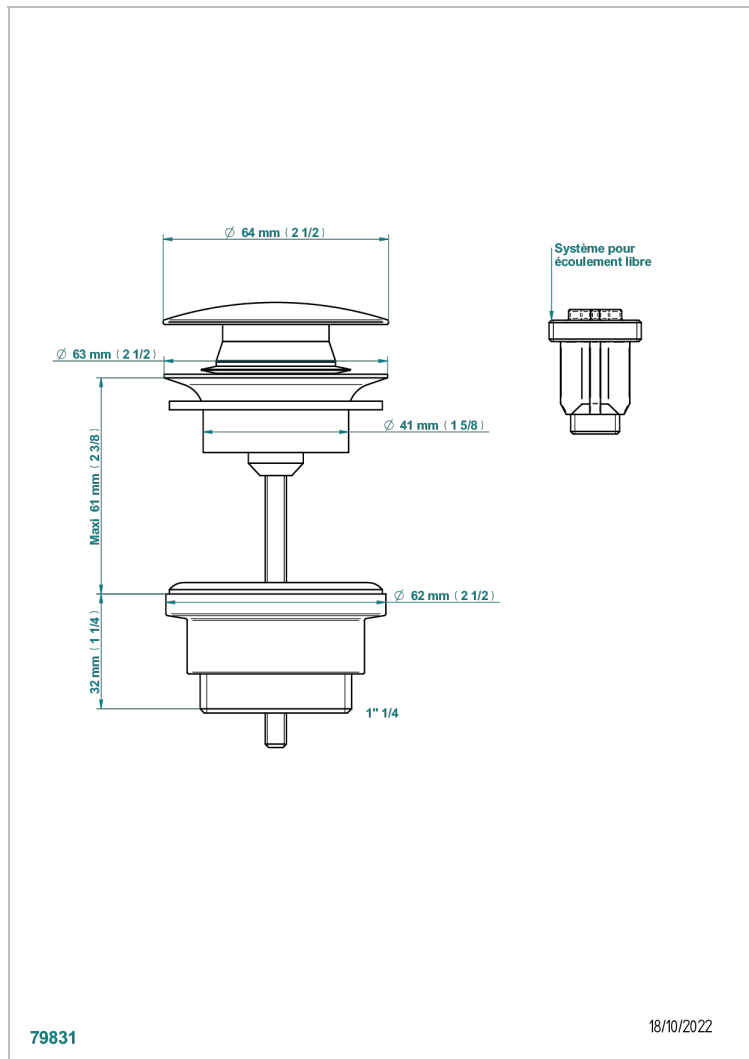

METROPOLIS CLEAR CRYSTAL WITH LEVER

A2B-316

Click waste

CHARACTERISTIC

- Métropolis Clear crystal with lever
- Click waste

AVAILABLE FINITIONS

Antique nickel - H28
Black ceram - D30
Blush PVD - H62
Brass color PVD - H49
Brown bronze color PVD - F33
Gold color PVD - H52