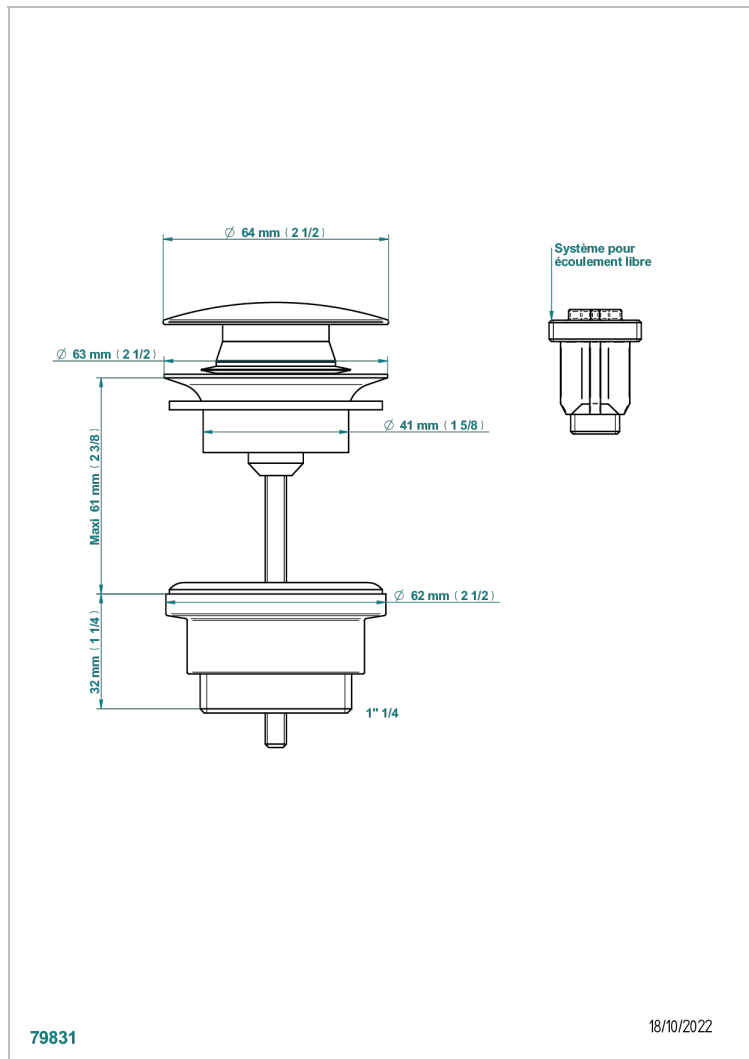

# METROPOLIS CLEAR CRYSTAL WITH LEVER

A2B-316

Click waste

## CHARACTERISTIC

- Métropolis Clear crystal with lever
- Click waste

## AVAILABLE FINITIONS

Antique nickel - H28  
Black ceram - D30  
Blush PVD - H62  
Brass color PVD - H49  
Brown bronze color PVD - F33  
Gold color PVD - H52

Graphite PVD - H64  
Matt Umber PVD - H67  
Matt blush PVD - H60  
Matt brass color PVD - H50  
Matt brown bronze color PVD - F34  
Matt chrome - C02