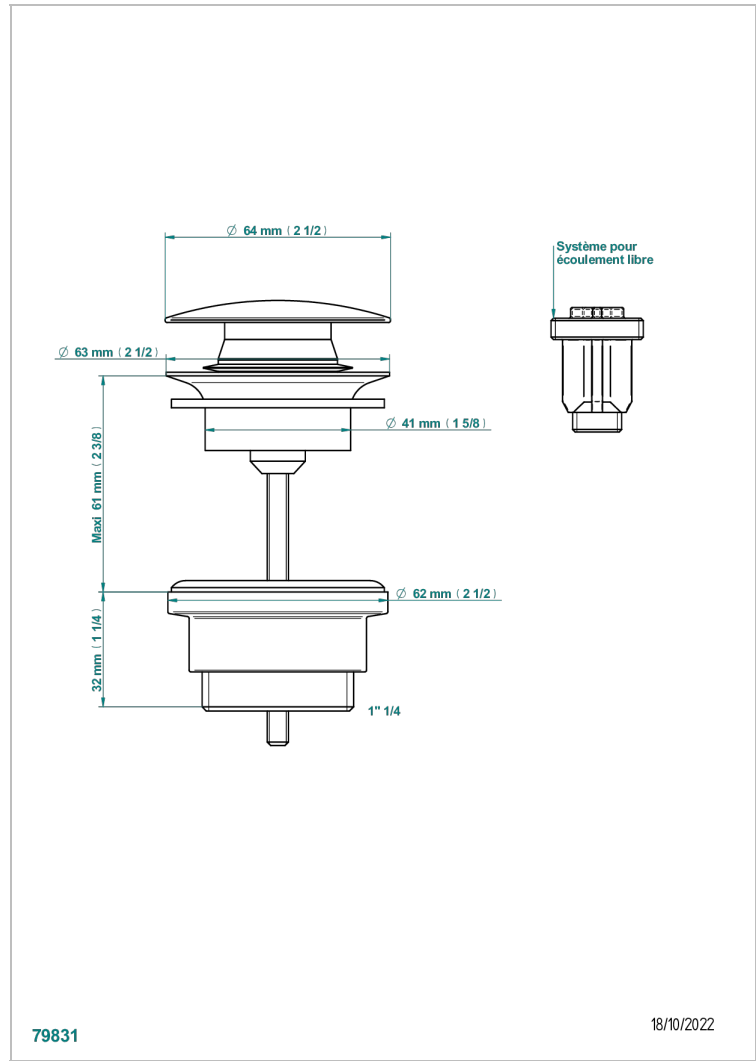

METROPOLIS CLEAR CRYSTAL WITH LEVER

A2B-316

键入式台盆下水器，欧洲款

特色

- Métropolis Clear crystal with lever
- 键入式台盆下水器，欧洲款

可选饰面

Black ceram - D30
Blush PVD - H62
Graphite PVD - H64
Matt Umber PVD - H67
Matt blush PVD - H60
Matt graphite PVD - H65