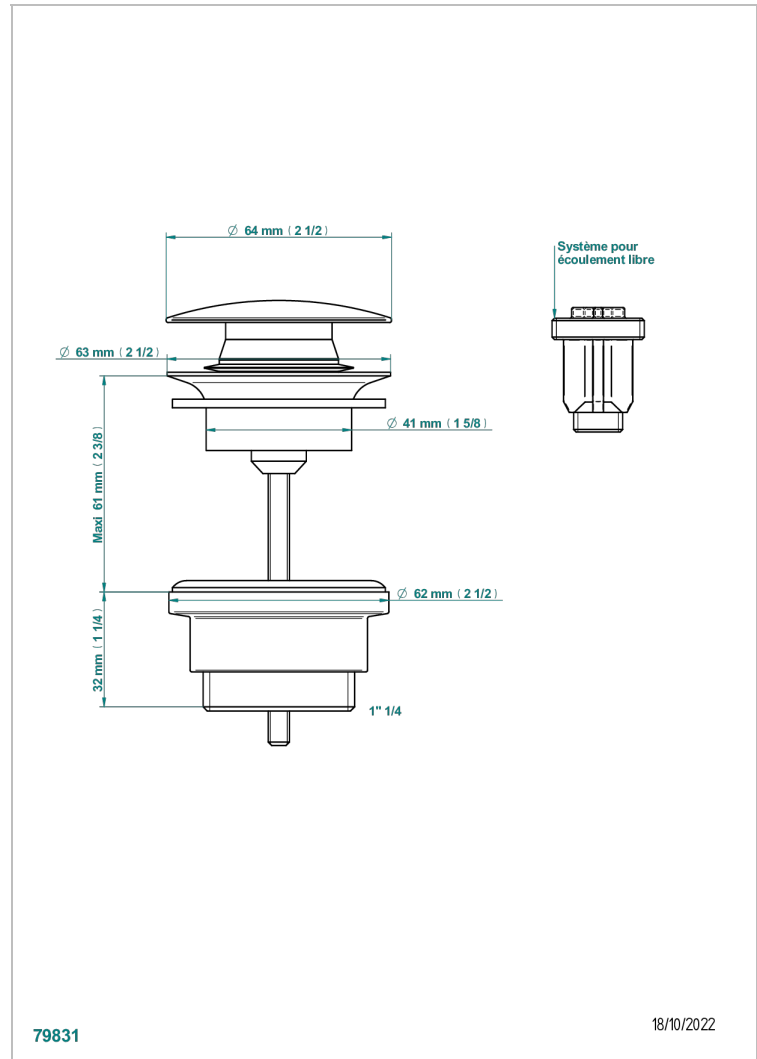

SULLY LAPIS LAZULI

A1W-316

Click waste

THG[®]
PARIS

CHARACTERISTIC

- Sully Lapis Lazuli
- Click waste

AVAILABLE FINITIONS

Antique nickel - H28
Black ceram - D30
Blush PVD - H62
Brass color PVD - H49
Brown bronze color PVD - F33
Gold color PVD - H52