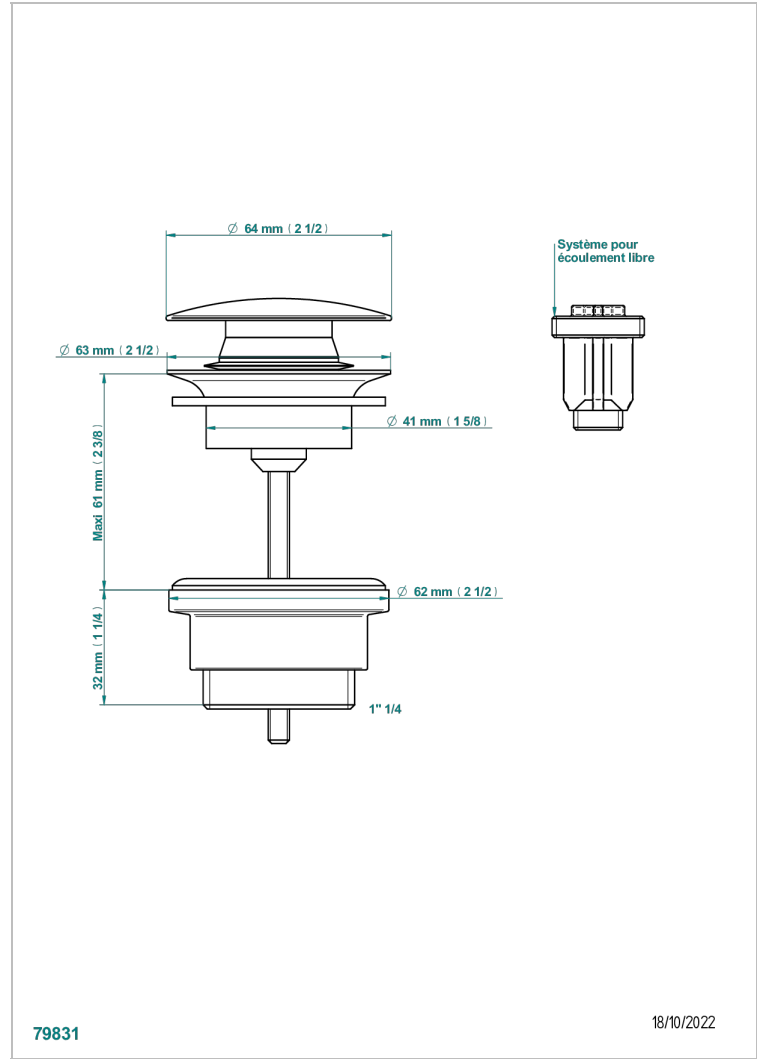

CHEVERNY RED JASPER

A1U-316

键入式台盆下水器，欧洲款

THG[®]
PARIS

特色

- Cheverny red Jasper
- 键入式台盆下水器，欧洲款

可选饰面

Black ceram - D30
Blush PVD - H62
Graphite PVD - H64
Matt Umber PVD - H67
Matt blush PVD - H60
Matt graphite PVD - H65