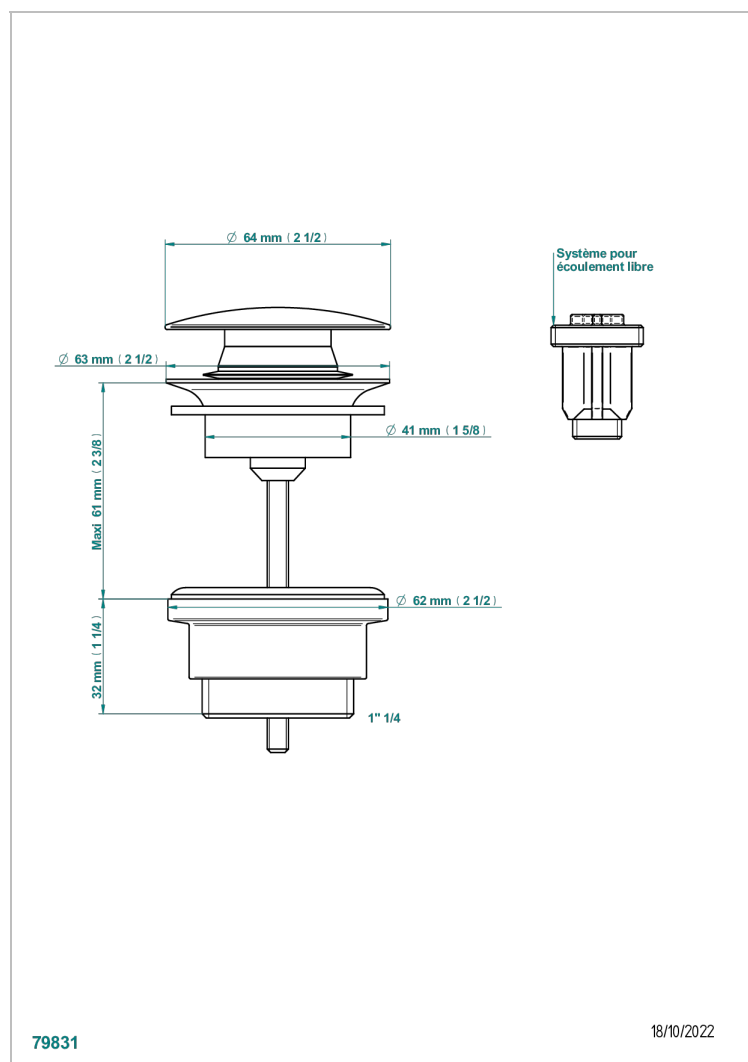

BROADWAY WITH LEVER

A04-316

Click waste

CHARACTERISTIC

- Broadway with Lever
- Click waste

AVAILABLE FINITIONS

Antique nickel - H28
Black ceram - D30
Blush PVD - H62
Brass color PVD - H49
Brown bronze color PVD - F33
Gold color PVD - H52