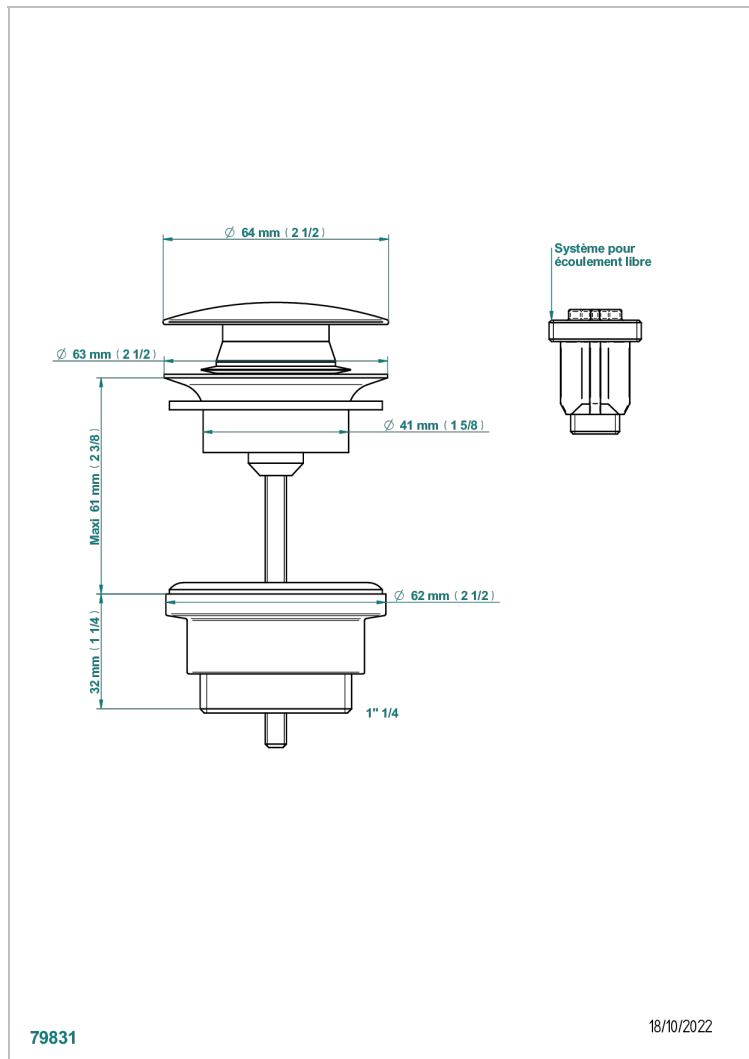

BROADWAY WITH LEVER

A04-316

键入式台盆下水器，欧洲款

THG[®]
PARIS

79831

18/10/2022

特色

- Broadway with Lever
- 键入式台盆下水器，欧洲款

可选饰面

Black ceram - D30
Blush PVD - H62
Graphite PVD - H64
Matt Umber PVD - H67
Matt blush PVD - H60
Matt graphite PVD - H65

Natural smoked Brass - A13
PVD哑光棕铜 - F34
PVD哑光金 - H53
PVD哑光铜 - H50
PVD哑光镍 - H56
PVD抛光铜 - H49