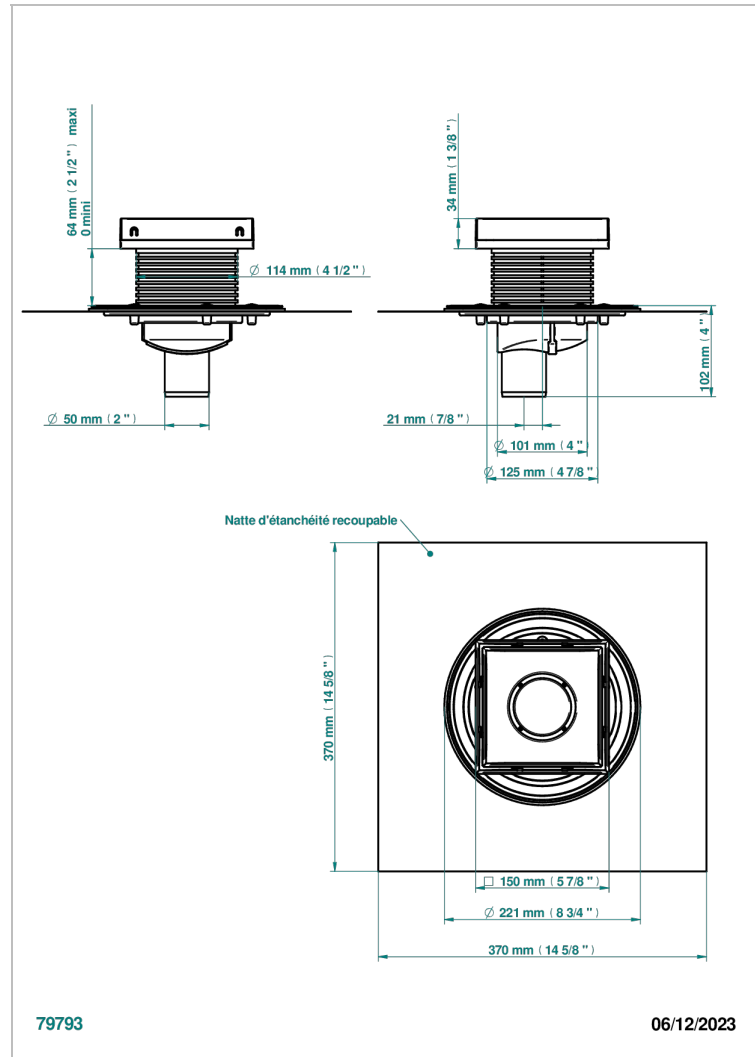

# GENERAL ITEMS

G00-763B150B50

Square Stainless Steel shower drain 150 mm, with bottom outlet D50mm, Grid for tiling

## CHARACTERISTIC

- General Items
- Square Stainless Steel shower drain 150 mm, with bottom outlet D50mm, Grid for tiling