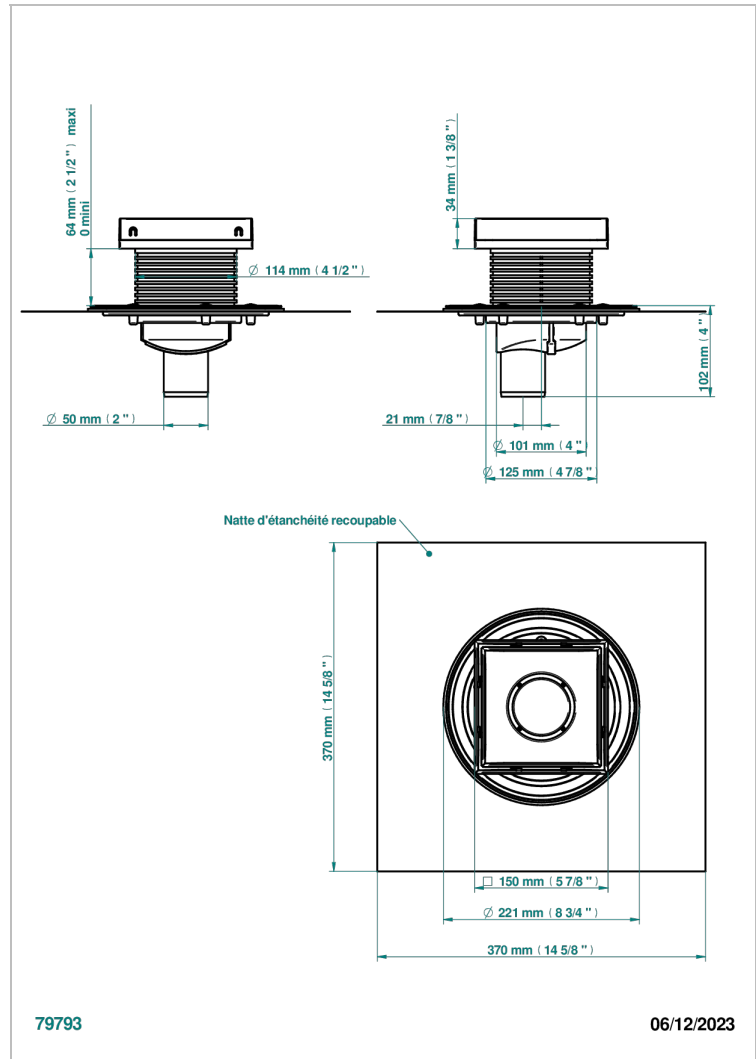

GENERAL ITEMS

G00-763B150B50

Square Stainless Steel shower drain 150 mm, with bottom outlet D50mm, Grid for tiling

CHARACTERISTIC

- General Items
- Square Stainless Steel shower drain 150 mm, with bottom outlet D50mm, Grid for tiling