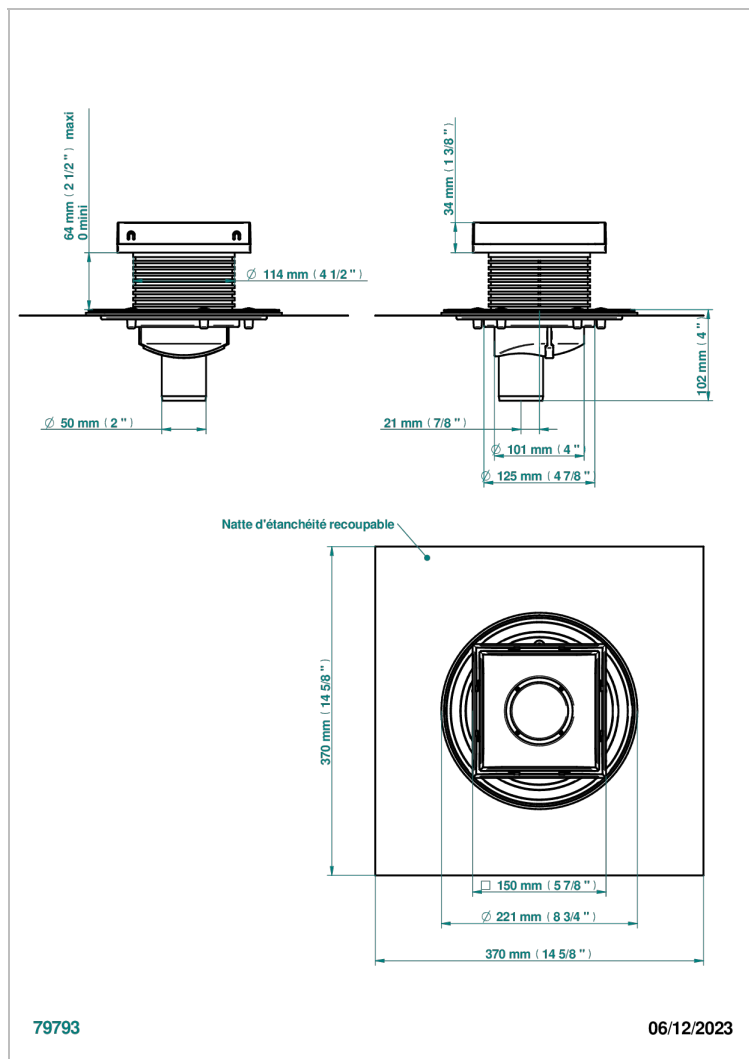

STANDARDARTIKEL

G00-763B150B50

Square Stainless Steel shower drain 150 mm, with bottom outlet D50mm, Grid for tiling

THG[®]
PARIS

EIGENSCHAFTEN

- Standardartikel
- Square Stainless Steel shower drain 150 mm, with bottom outlet D50mm, Grid for tiling