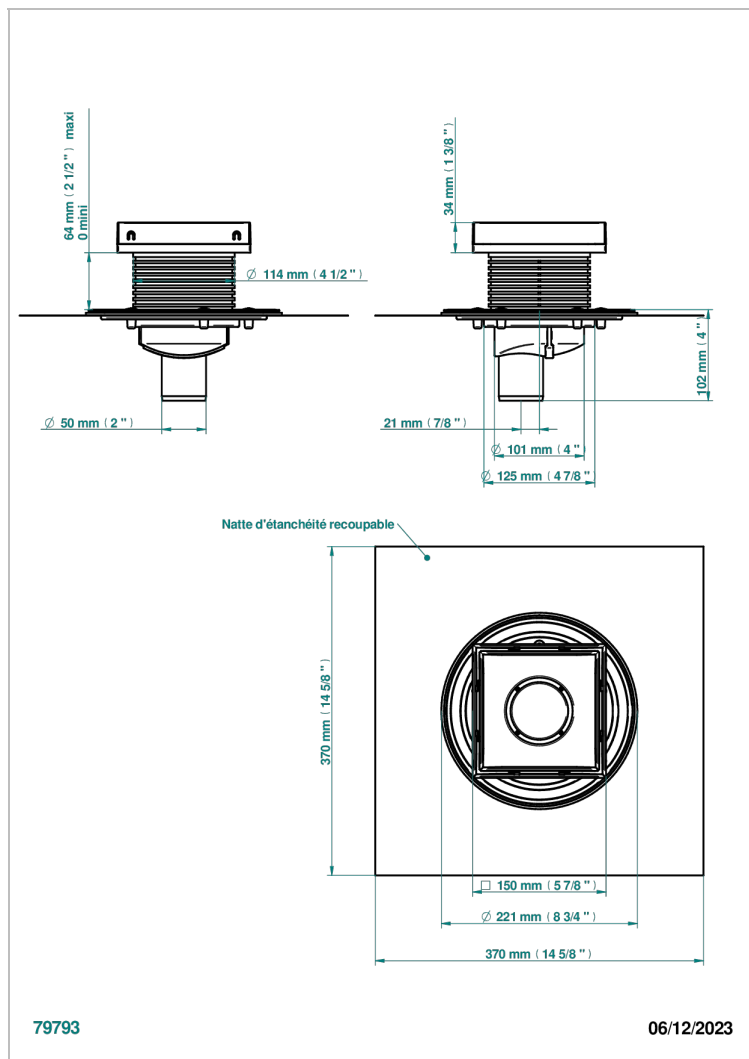

# GENERAL ITEMS

G00-763B150B50

Square Stainless Steel shower drain 150 mm, with bottom outlet D50mm, Grid for tiling

## CHARACTERISTIC

- General Items
- Square Stainless Steel shower drain 150 mm, with bottom outlet D50mm, Grid for tiling