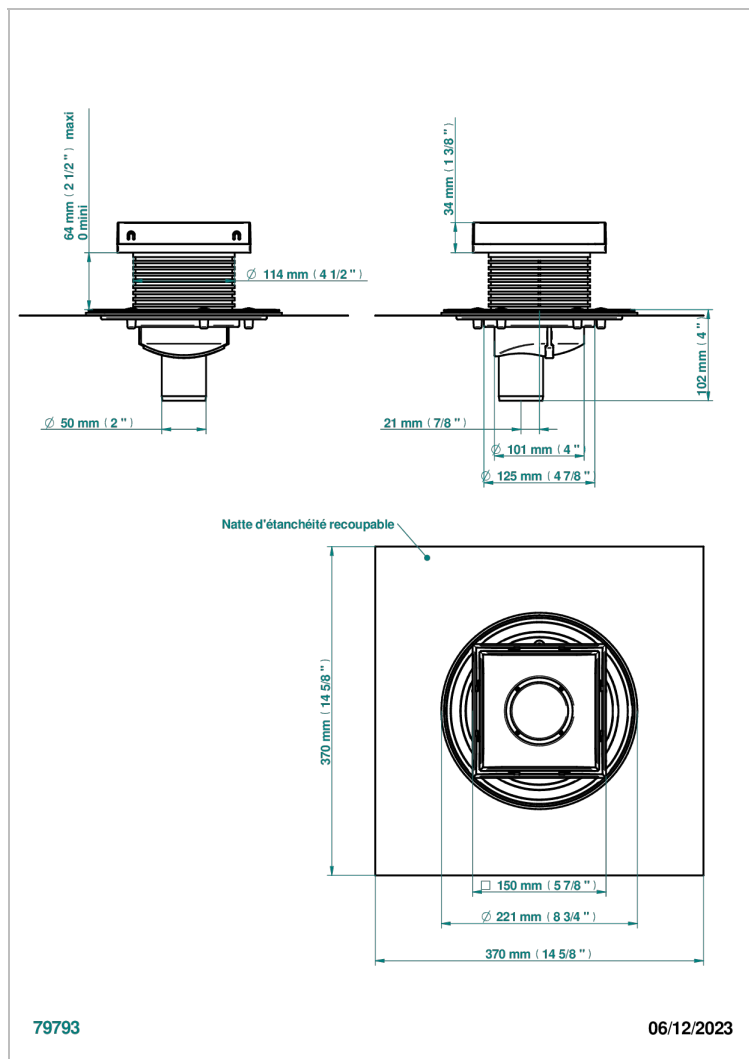

GENERAL ITEMS

G00-763B150B50

Square Stainless Steel shower drain 150 mm, with bottom outlet D50mm, Grid for tiling

特色

- General Items
- Square Stainless Steel shower drain 150 mm, with bottom outlet D50mm, Grid for tiling

可选饰面

Black ceram - D30
Blush PVD - H62
Graphite PVD - H64
Matt Umber PVD - H67
Matt blush PVD - H60
Matt graphite PVD - H65

PVD哑光棕铜 - F34
PVD哑光金 - H53
PVD哑光铜 - H50
PVD哑光镍 - H56
PVD抛光铜 - H49
PVD棕铜 - F33

PVD金色 - H52
PVD镍 - H55
Umber PVD - H66
亮面不锈钢 - A08
拉丝不锈钢 - A09