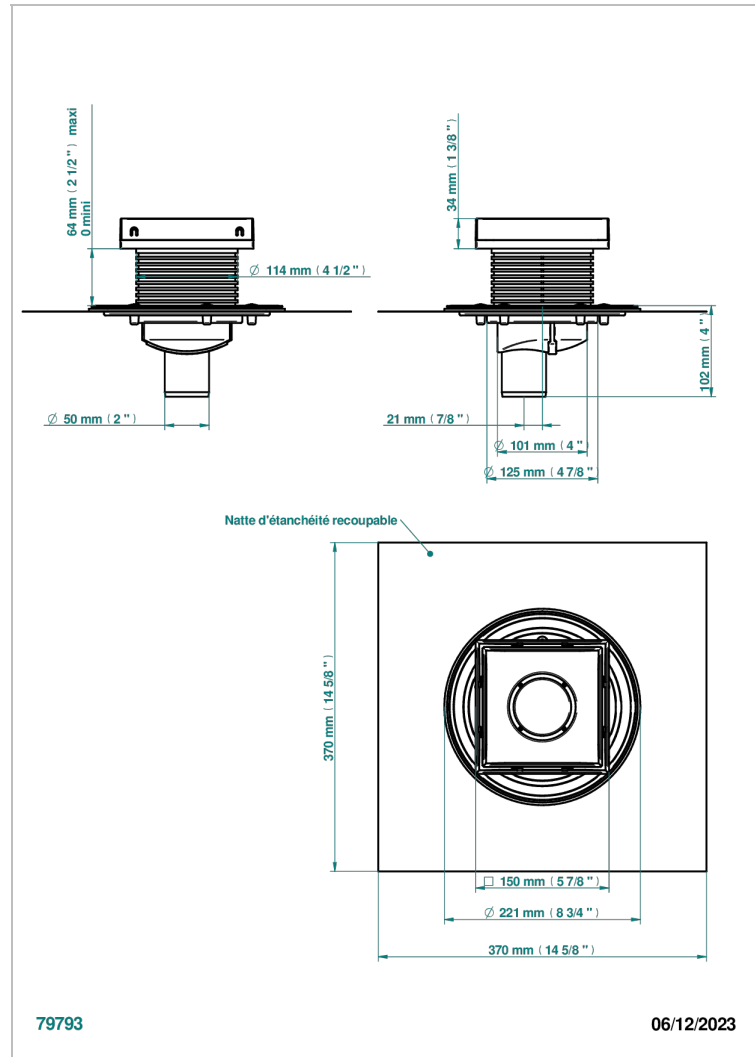

PULL DOOR HANDLES

B8F-763B150B50

Square Stainless Steel shower drain 150 mm, with bottom outlet D50mm, Grid for tiling

CHARACTERISTIC

- Pull door handles
- Square Stainless Steel shower drain 150 mm, with bottom outlet D50mm, Grid for tiling