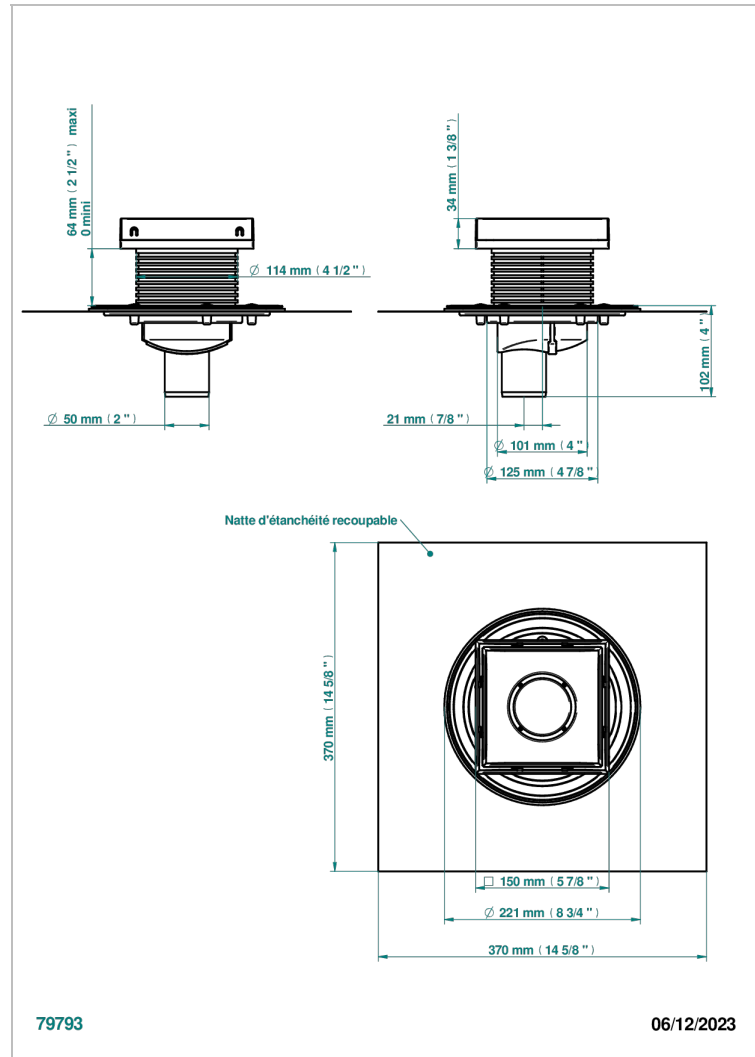

PULL DOOR HANDLES

B8F-763B150B50

Square Stainless Steel shower drain 150 mm, with bottom outlet D50mm, Grid for tiling

79793

06/12/2023

CHARACTERISTIC

- Pull door handles
- Square Stainless Steel shower drain 150 mm, with bottom outlet D50mm, Grid for tiling