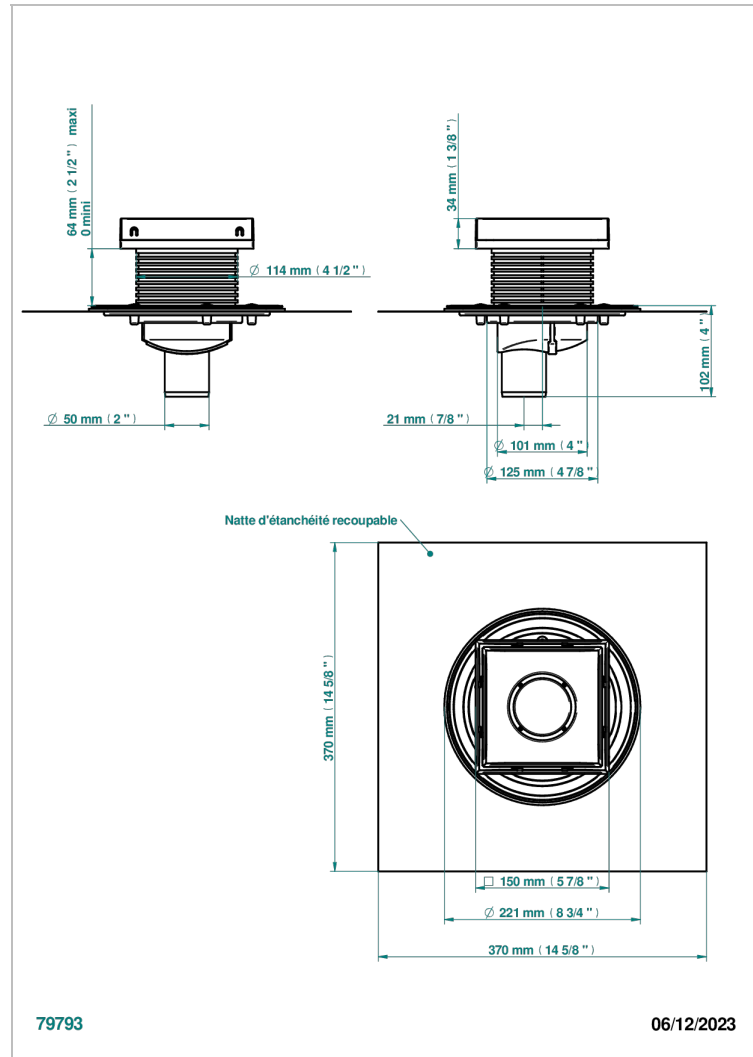

PULL DOOR HANDLES

B8F-763B150B50

Square Stainless Steel shower drain 150 mm, with bottom outlet D50mm, Grid for tiling

THG[®]
PARIS

ХАРАКТЕРИСТИКИ

- Pull door handles
- Square Stainless Steel shower drain 150 mm, with bottom outlet D50mm, Grid for tiling