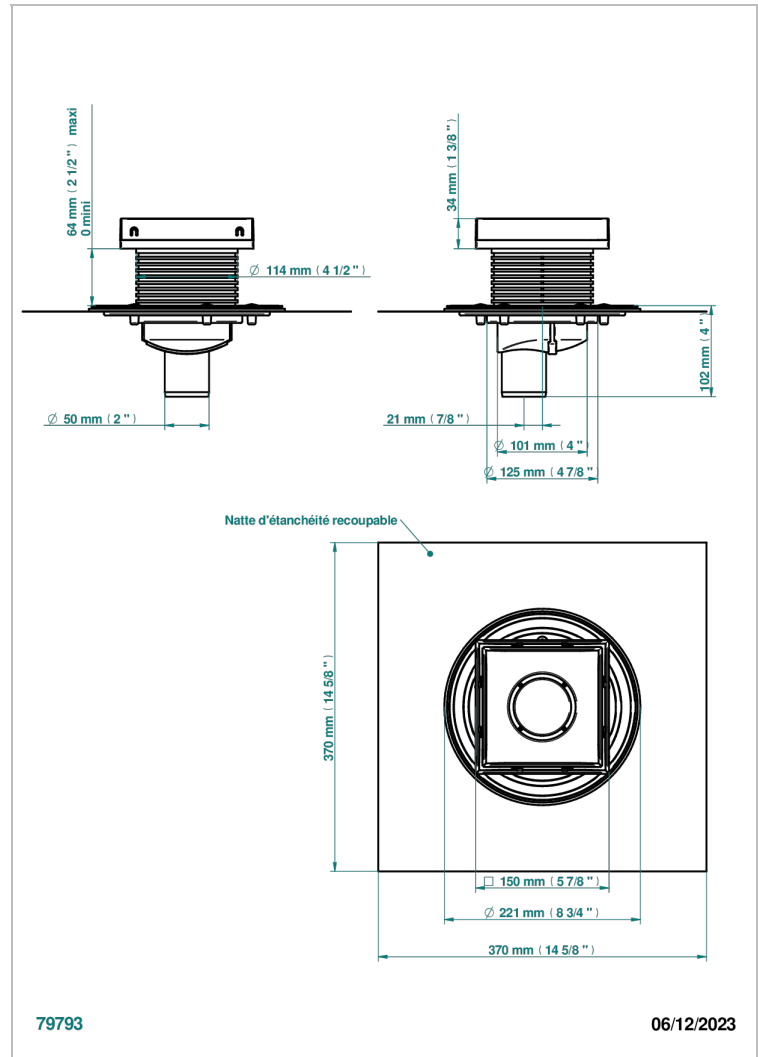

PULL DOOR HANDLES

B8F-763B150B50

Square Stainless Steel shower drain 150 mm, with bottom outlet D50mm, Grid for tiling

THG[®]
PARIS

CARACTERÍSTICAS

- Pull door handles
- Square Stainless Steel shower drain 150 mm, with bottom outlet D50mm, Grid for tiling