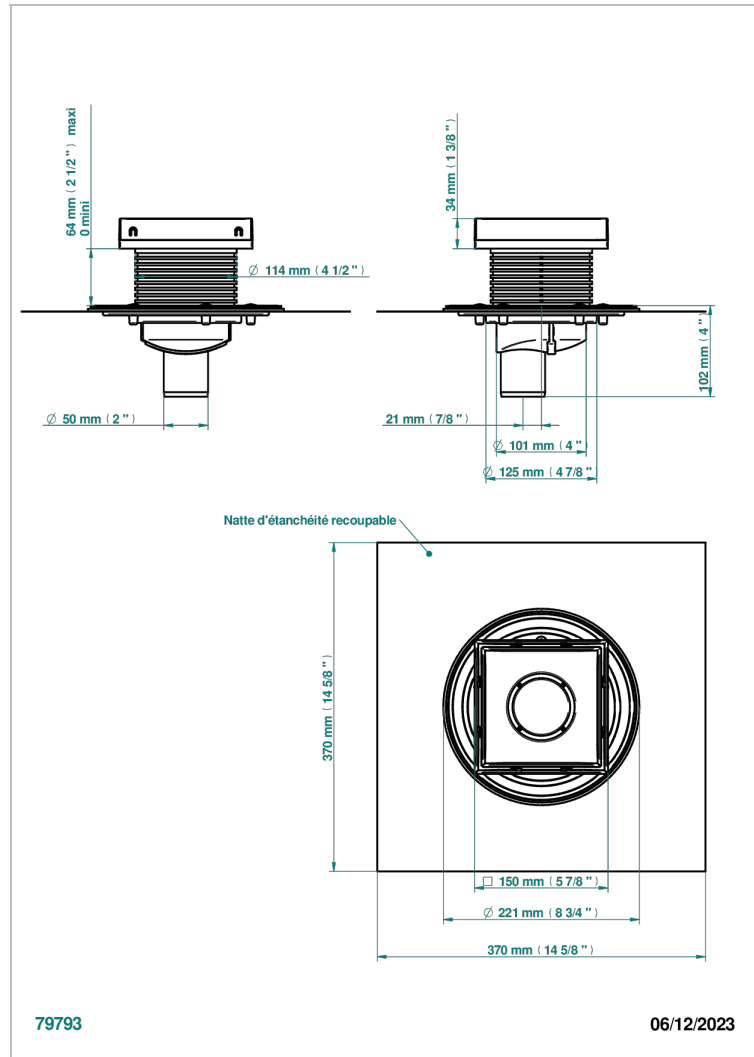

PULL DOOR HANDLES

B8F-763B150B50

Square Stainless Steel shower drain 150 mm, with bottom outlet D50mm, Grid for tiling

CHARACTERISTIC

- Pull door handles
- Square Stainless Steel shower drain 150 mm, with bottom outlet D50mm, Grid for tiling