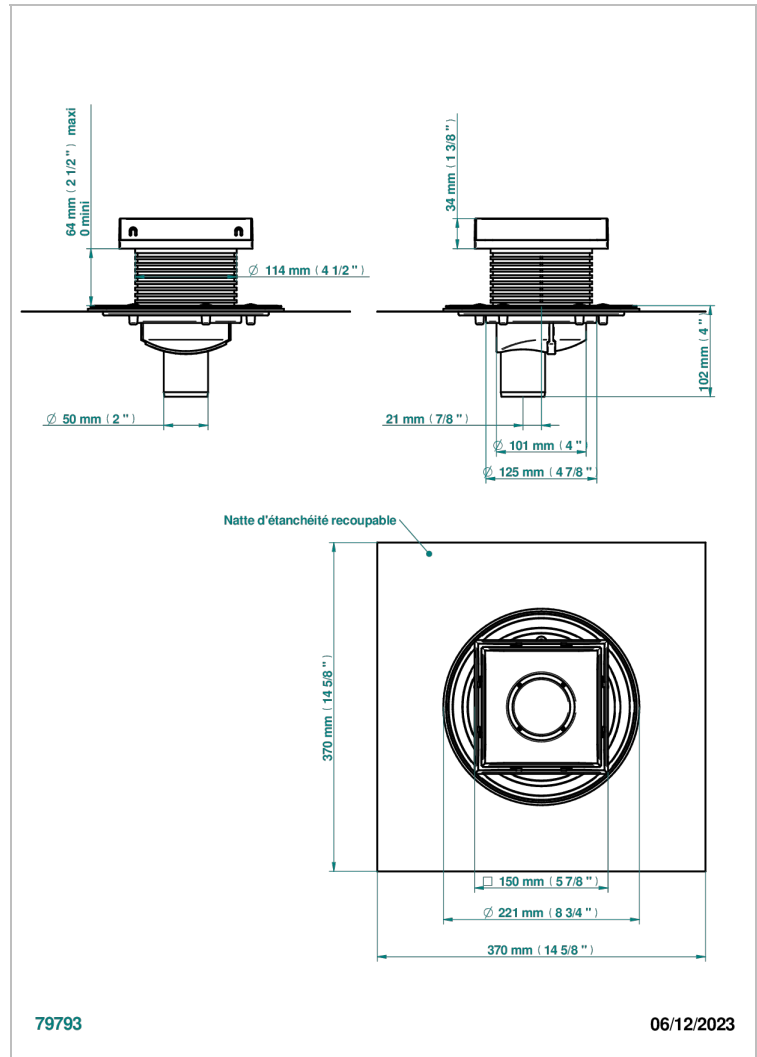

PULL DOOR HANDLES

B8F-763B150B50

Square Stainless Steel shower drain 150 mm, with bottom outlet D50mm, Grid for tiling

THG[®]
PARIS

EIGENSCHAFTEN

- Pull door handles
- Square Stainless Steel shower drain 150 mm, with bottom outlet D50mm, Grid for tiling