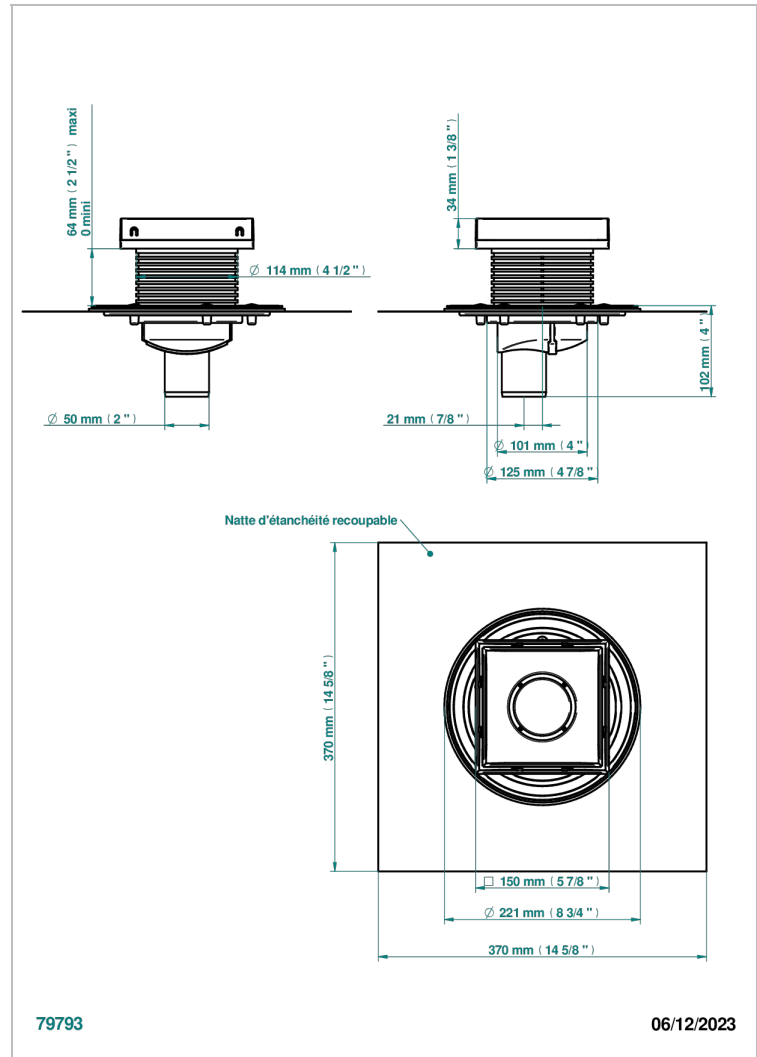

PULL DOOR HANDLES

B8F-763B150B50

Square Stainless Steel shower drain 150 mm, with bottom outlet D50mm, Grid for tiling

特色

- Pull door handles
- Square Stainless Steel shower drain 150 mm, with bottom outlet D50mm, Grid for tiling

可选饰面

Black ceram - D30
Blush PVD - H62
Graphite PVD - H64
Matt Umber PVD - H67
Matt blush PVD - H60
Matt graphite PVD - H65

PVD哑光棕铜 - F34
PVD哑光金 - H53
PVD哑光铜 - H50
PVD哑光镍 - H56
PVD抛光铜 - H49
PVD棕铜 - F33

PVD金色 - H52
PVD镍 - H55
Umber PVD - H66
亮面不锈钢 - A08
拉丝不锈钢 - A09