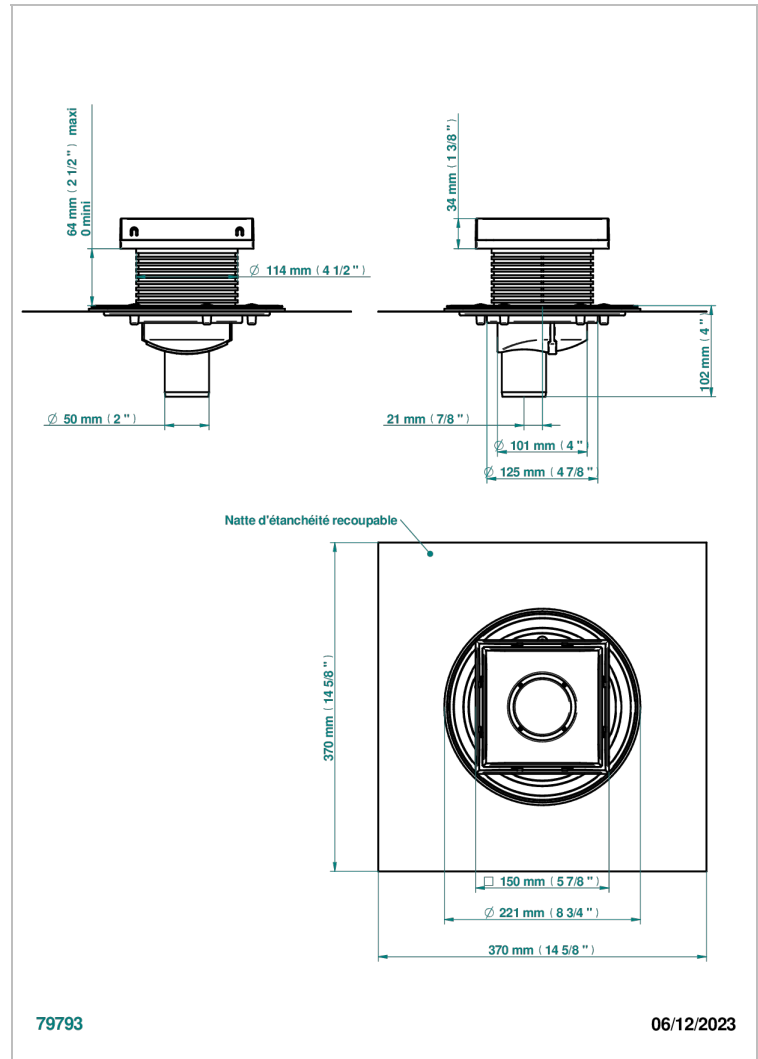

COLLECTION BERLIN

B8E-763B150B50

Square Stainless Steel shower drain 150 mm, with bottom outlet D50mm, Grid for tiling

THG[®]
PARIS

CARACTERÍSTICAS

- Collection Berlin
- Square Stainless Steel shower drain 150 mm, with bottom outlet D50mm, Grid for tiling