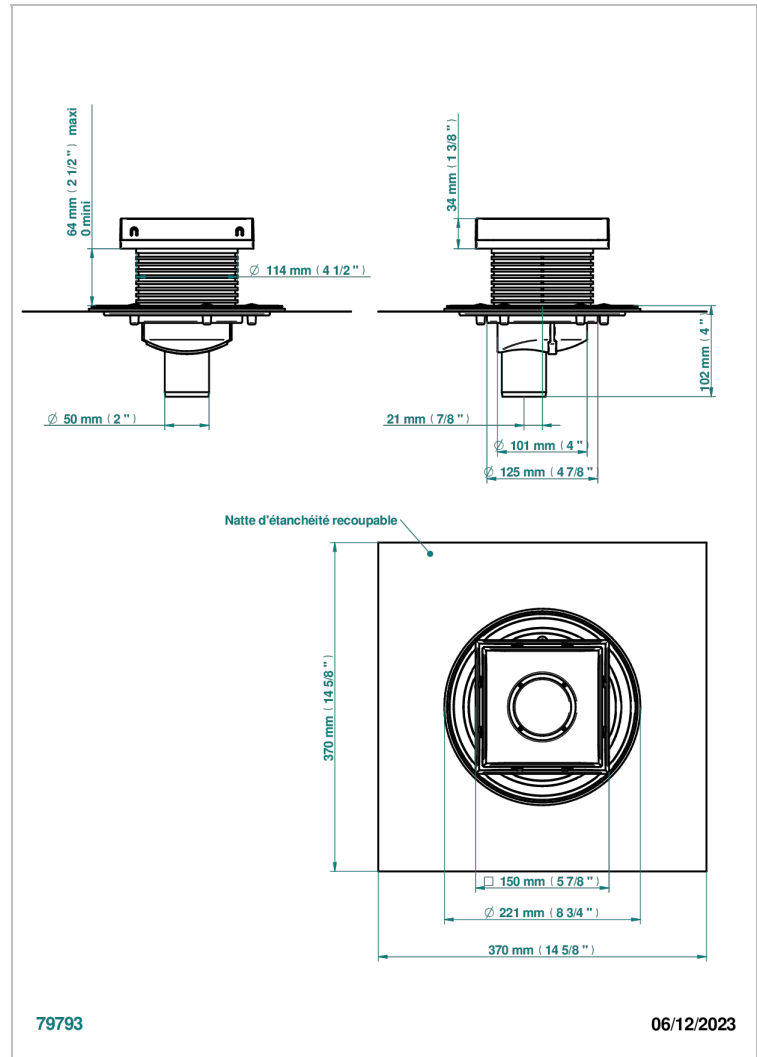

# COLLECTION BERLIN

B8E-763B150B50

Square Stainless Steel shower drain 150 mm, with bottom outlet D50mm, Grid for tiling

THG<sup>®</sup>  
PARIS

## CHARACTERISTIC

- Collection Berlin
- Square Stainless Steel shower drain 150 mm, with bottom outlet D50mm, Grid for tiling