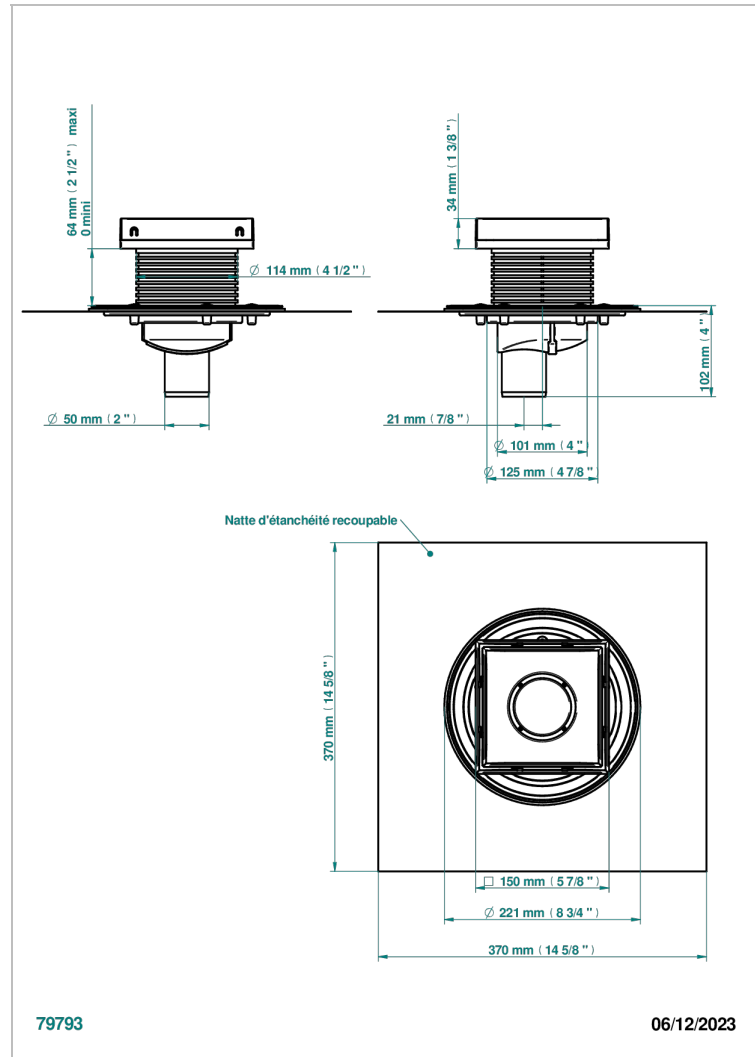

COLLECTION BERLIN

B8E-763B150B50

Square Stainless Steel shower drain 150 mm, with bottom outlet D50mm, Grid for tiling

THG[®]
PARIS

EIGENSCHAFTEN

- Collection Berlin
- Square Stainless Steel shower drain 150 mm, with bottom outlet D50mm, Grid for tiling