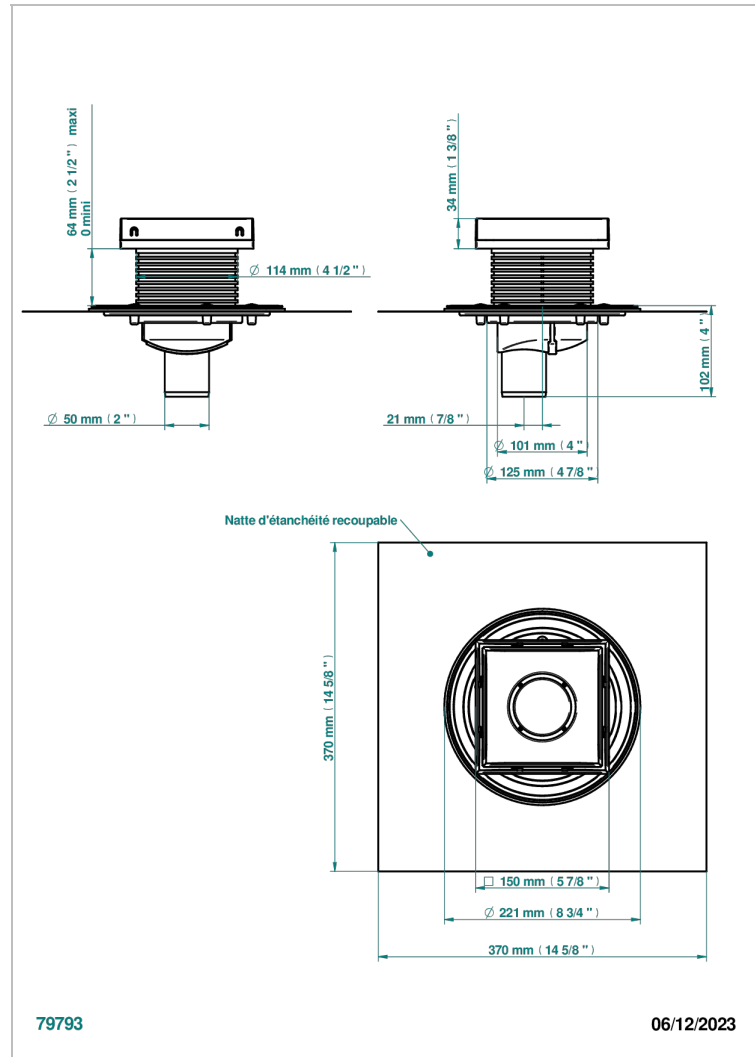

COLLECTION BERLIN

B8E-763B150B50

Square Stainless Steel shower drain 150 mm, with bottom outlet D50mm, Grid for tiling

THG[®]
PARIS

ХАРАКТЕРИСТИКИ

- Collection Berlin
- Square Stainless Steel shower drain 150 mm, with bottom outlet D50mm, Grid for tiling