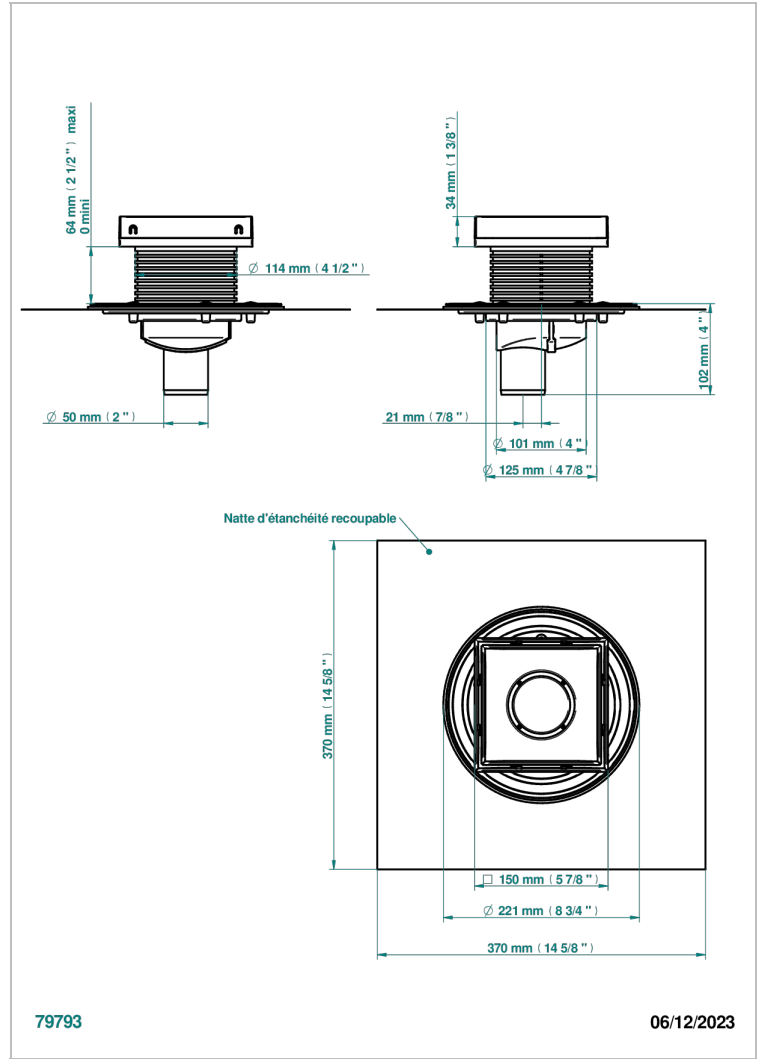

COLLECTION BERLIN

B8E-763B150B50

THG[®]
PARIS

Square Stainless Steel shower drain 150 mm, with bottom outlet D50mm, Grid for tiling

CARACTERÍSTICAS

- Collection Berlin
- Square Stainless Steel shower drain 150 mm, with bottom outlet D50mm, Grid for tiling