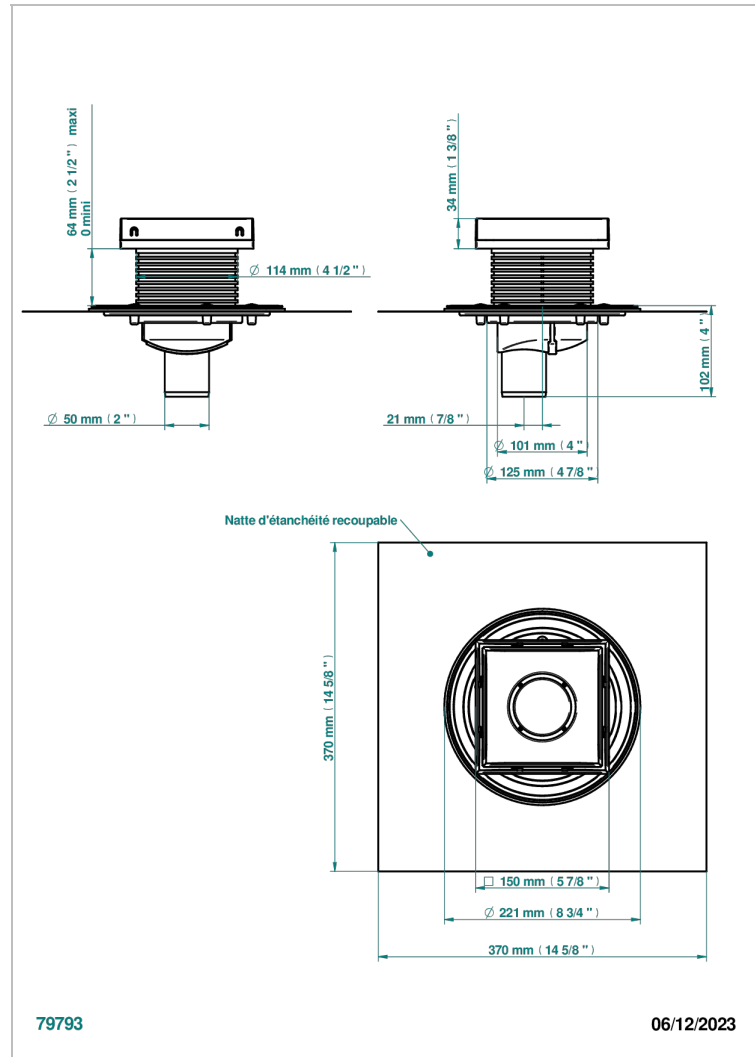

COLLECTION BERLIN

B8E-763B150B50

Square Stainless Steel shower drain 150 mm, with bottom outlet D50mm, Grid for tiling

THG[®]
PARIS

特色

- Collection Berlin
- Square Stainless Steel shower drain 150 mm, with bottom outlet D50mm, Grid for tiling

可选饰面

Black ceram - D30
Blush PVD - H62
Graphite PVD - H64
Matt Umber PVD - H67
Matt blush PVD - H60
Matt graphite PVD - H65

PVD哑光棕铜 - F34
PVD哑光金 - H53
PVD哑光铜 - H50
PVD哑光镍 - H56
PVD抛光铜 - H49
PVD棕铜 - F33

PVD金色 - H52
PVD镍 - H55
Umber PVD - H66
亮面不锈钢 - A08
拉丝不锈钢 - A09