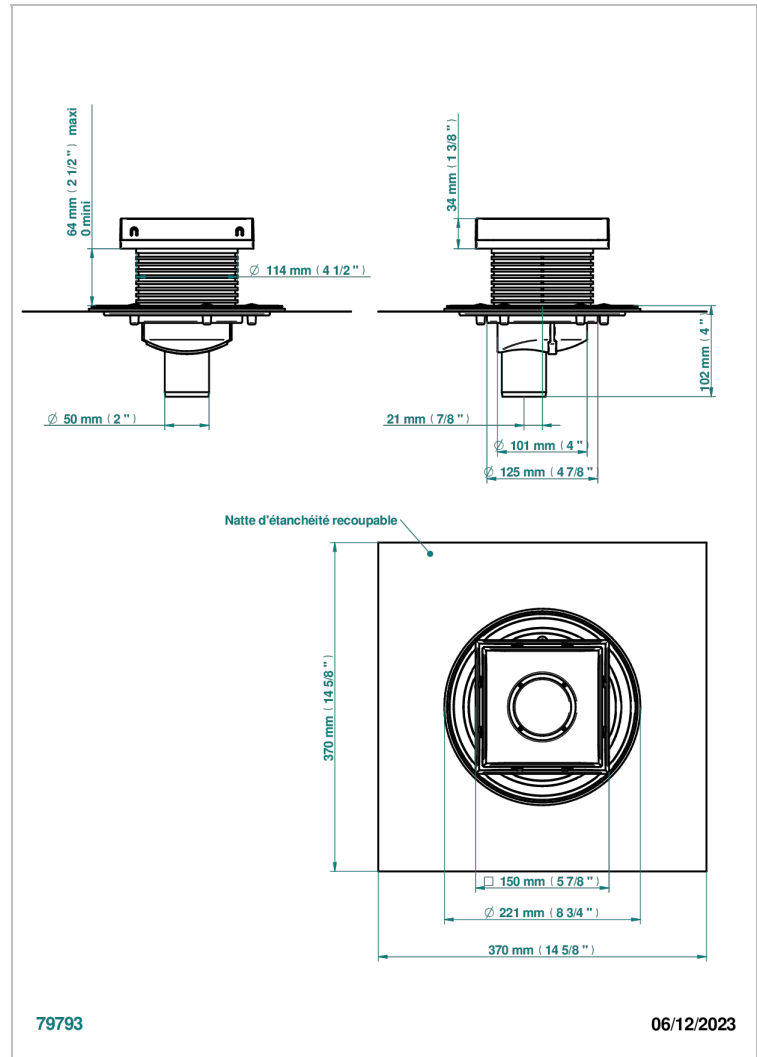

COLLECTION NEW YORK

B8D-763B150B50

Square Stainless Steel shower drain 150 mm, with bottom outlet D50mm, Grid for tiling

THG[®]
PARIS

CARACTERÍSTICAS

- Collection New York
- Square Stainless Steel shower drain 150 mm, with bottom outlet D50mm, Grid for tiling