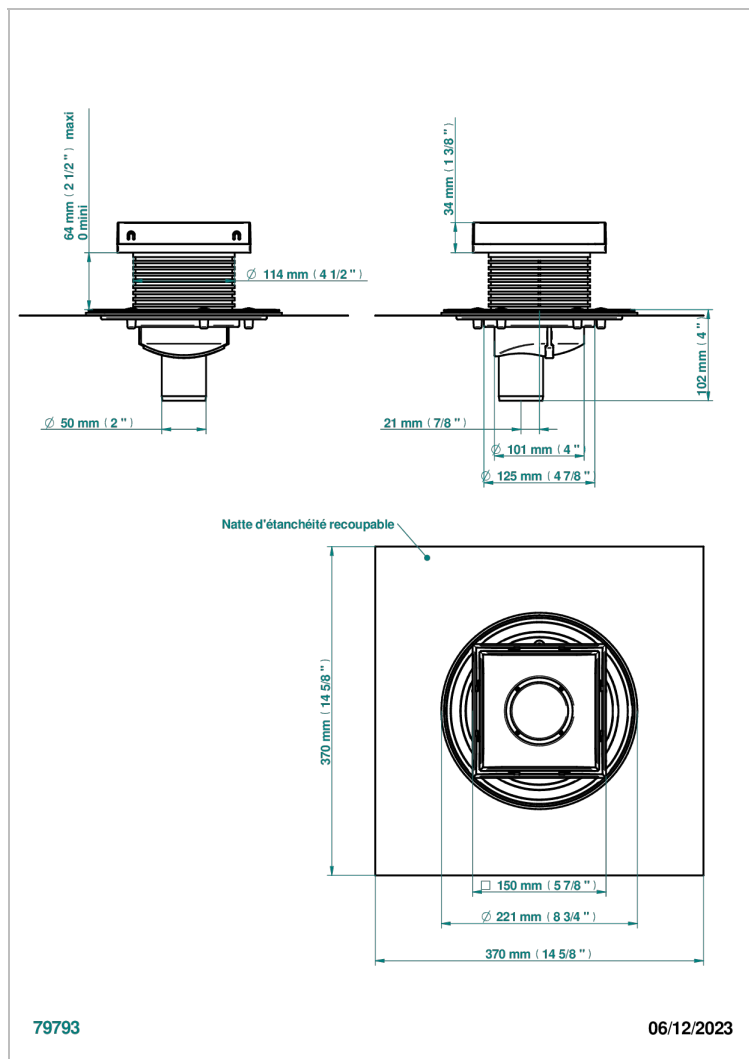

# COLLECTION NEW YORK

B8D-763B150B50

Square Stainless Steel shower drain 150 mm, with bottom outlet D50mm, Grid for tiling

THG<sup>®</sup>  
PARIS

## EIGENSCHAFTEN

- Collection New York
- Square Stainless Steel shower drain 150 mm, with bottom outlet D50mm, Grid for tiling