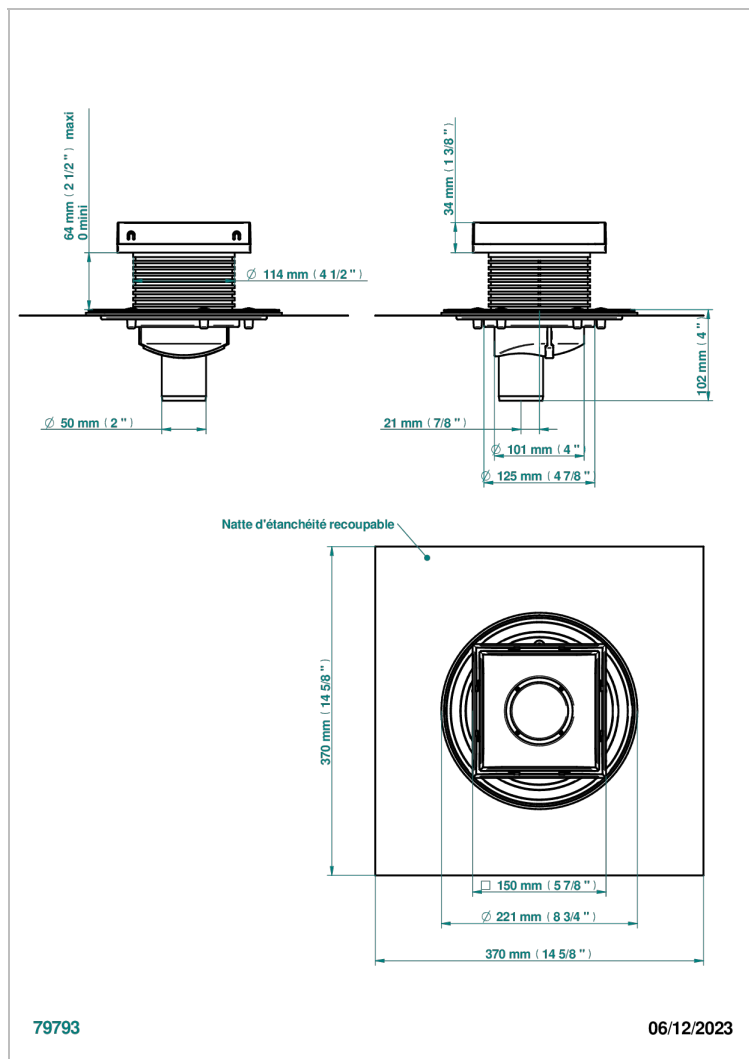

COLLECTION NEW YORK

B8D-763B150B50

Square Stainless Steel shower drain 150 mm, with bottom outlet D50mm, Grid for tiling

THG[®]
PARIS

ХАРАКТЕРИСТИКИ

- Collection New York
- Square Stainless Steel shower drain 150 mm, with bottom outlet D50mm, Grid for tiling