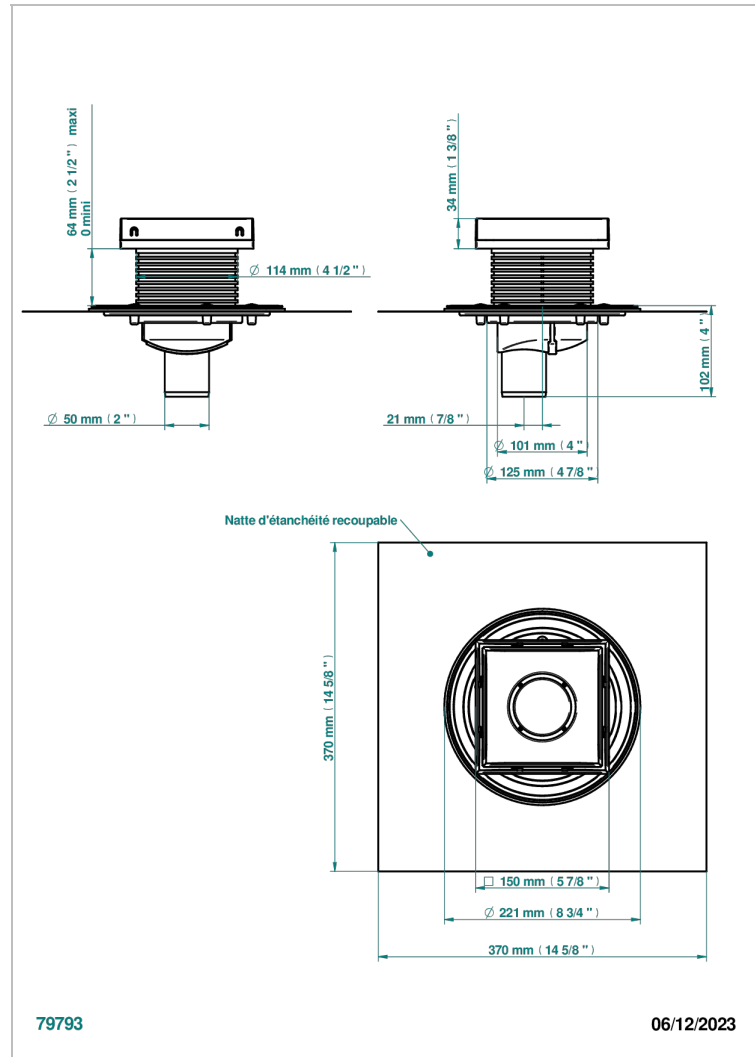

# COLLECTION NEW YORK

B8D-763B150B50

Square Stainless Steel shower drain 150 mm, with bottom outlet D50mm, Grid for tiling

THG<sup>®</sup>  
PARIS

## EIGENSCHAFTEN

- Collection New York
- Square Stainless Steel shower drain 150 mm, with bottom outlet D50mm, Grid for tiling