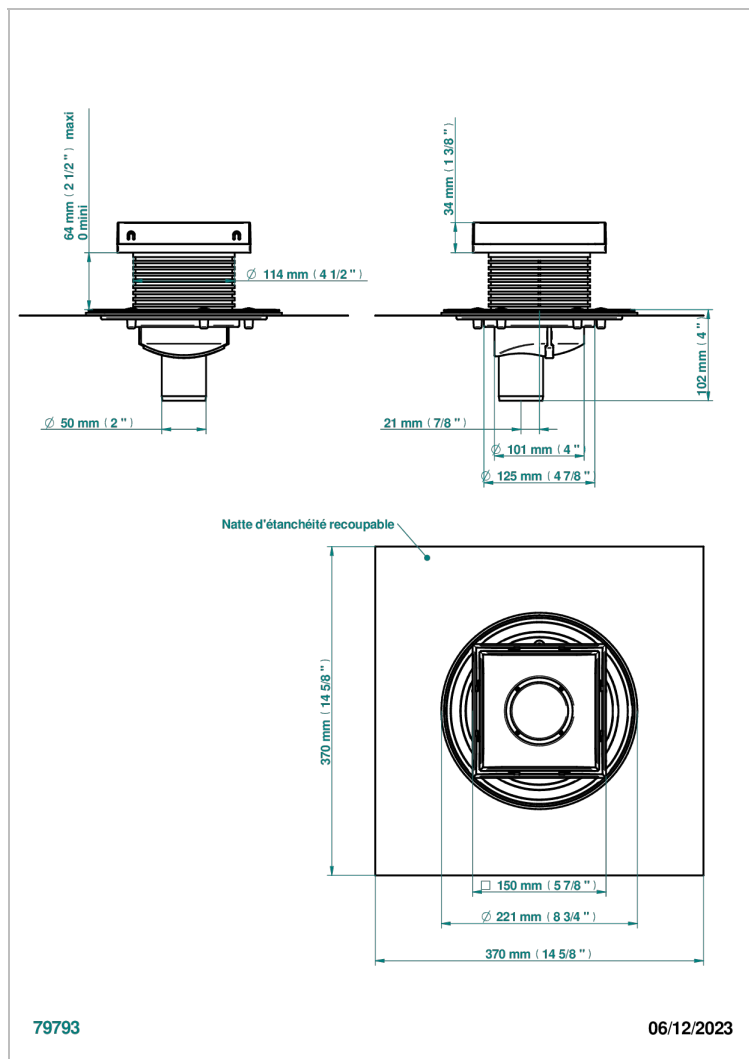

COLLECTION NEW YORK

B8D-763B150B50

Square Stainless Steel shower drain 150 mm, with bottom outlet D50mm, Grid for tiling

THG[®]
PARIS

特色

- Collection New York
- Square Stainless Steel shower drain 150 mm, with bottom outlet D50mm, Grid for tiling

可选饰面

Black ceram - D30
Blush PVD - H62
Graphite PVD - H64
Matt Umber PVD - H67
Matt blush PVD - H60
Matt graphite PVD - H65

PVD哑光棕铜 - F34
PVD哑光金 - H53
PVD哑光铜 - H50
PVD哑光镍 - H56
PVD抛光铜 - H49
PVD棕铜 - F33

PVD金色 - H52
PVD镍 - H55
Umber PVD - H66
亮面不锈钢 - A08
拉丝不锈钢 - A09