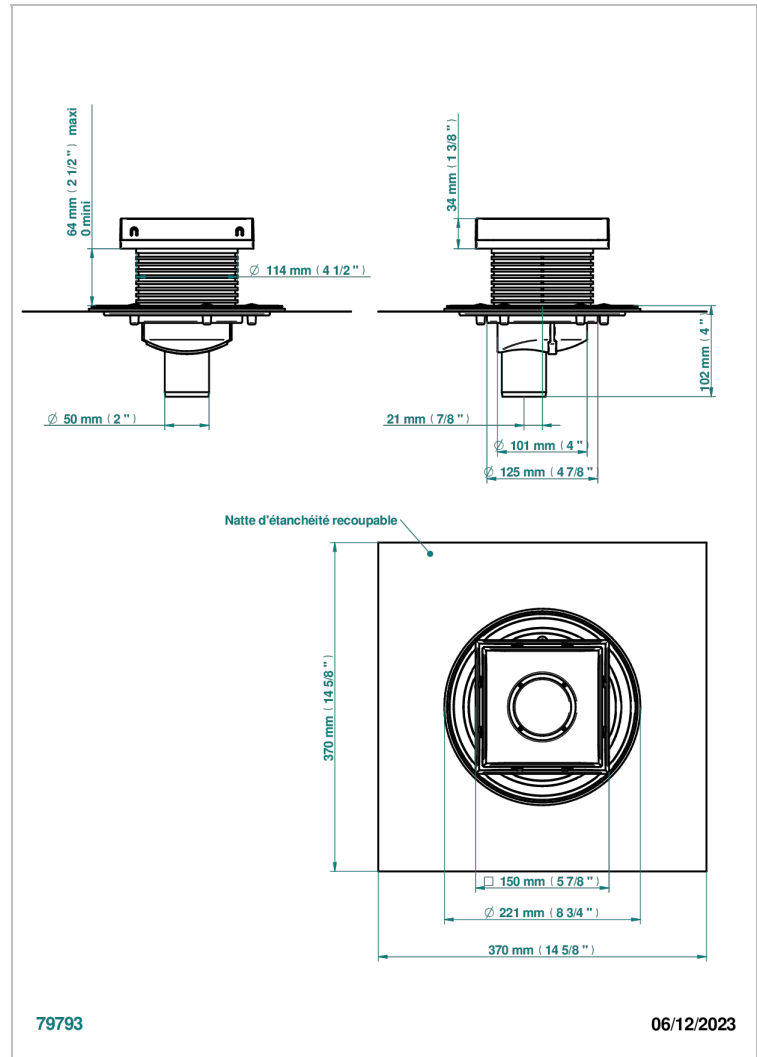

COLLECTION GENEVE

B8C-763B150B50

Square Stainless Steel shower drain 150 mm, with bottom outlet D50mm, Grid for tiling

THG[®]
PARIS

CHARACTERISTIC

- Collection Genève
- Square Stainless Steel shower drain 150 mm, with bottom outlet D50mm, Grid for tiling