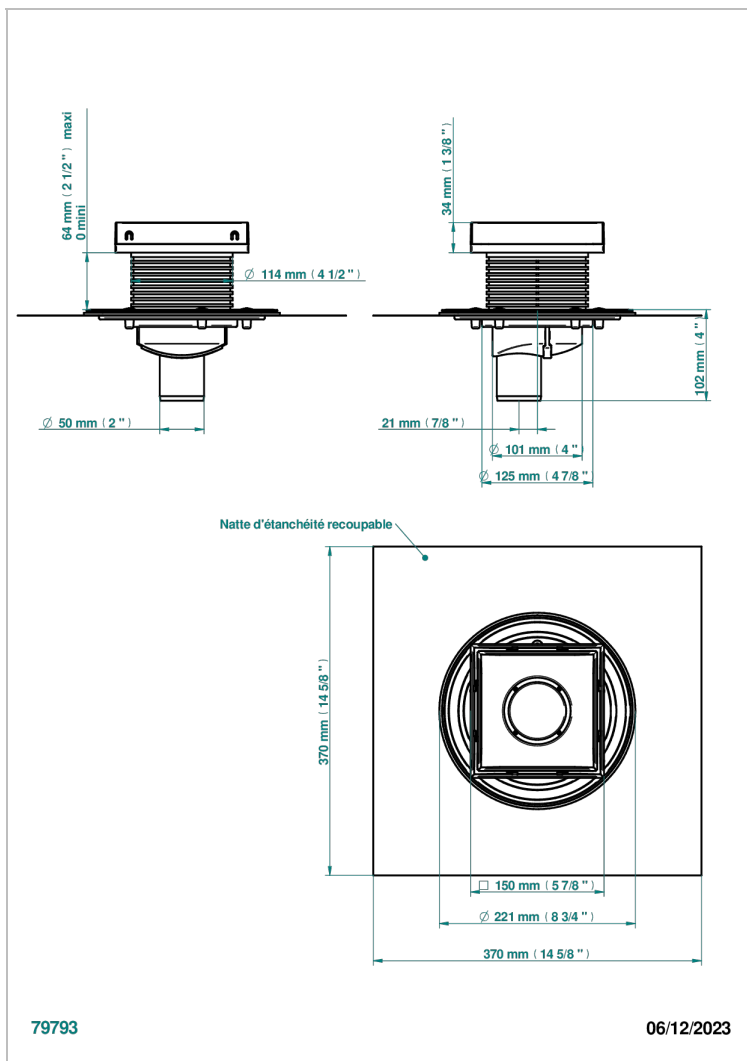

# COLLECTION GENEVE

B8C-763B150B50

THG<sup>®</sup>  
PARIS

Square Stainless Steel shower drain 150 mm, with bottom outlet D50mm, Grid for tiling

## CARACTERÍSTICAS

- Collection Genève
- Square Stainless Steel shower drain 150 mm, with bottom outlet D50mm, Grid for tiling