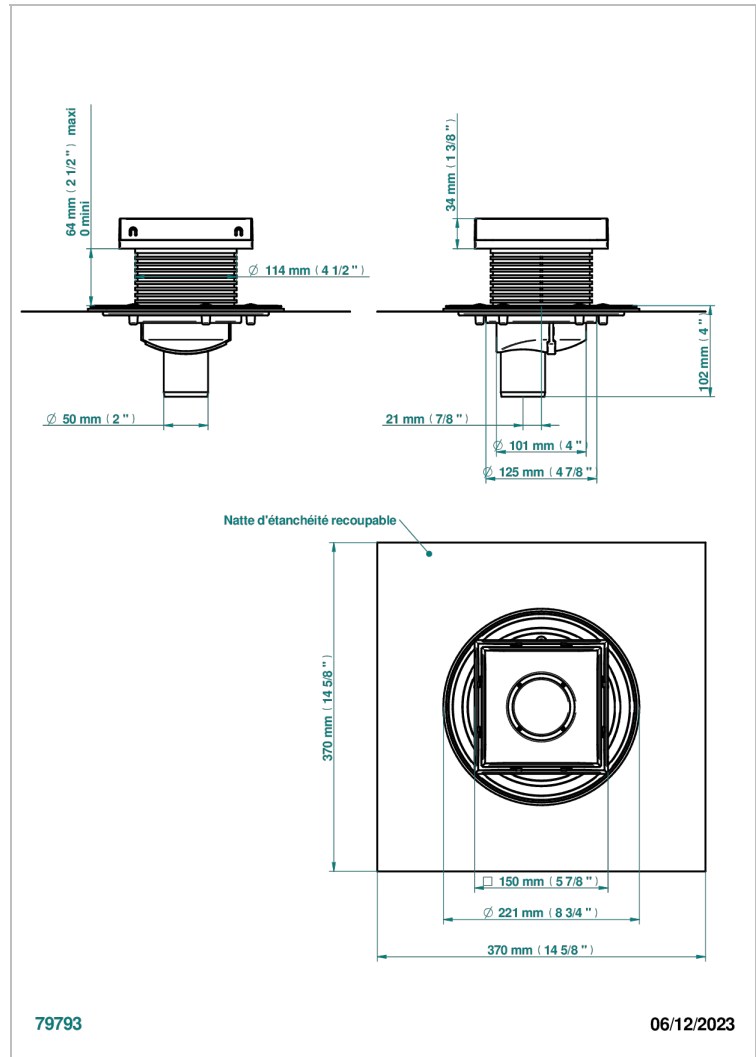

COLLECTION GENEVE

B8C-763B150B50

Square Stainless Steel shower drain 150 mm, with bottom outlet D50mm, Grid for tiling

THG[®]
PARIS

EIGENSCHAFTEN

- Collection Genève
- Square Stainless Steel shower drain 150 mm, with bottom outlet D50mm, Grid for tiling