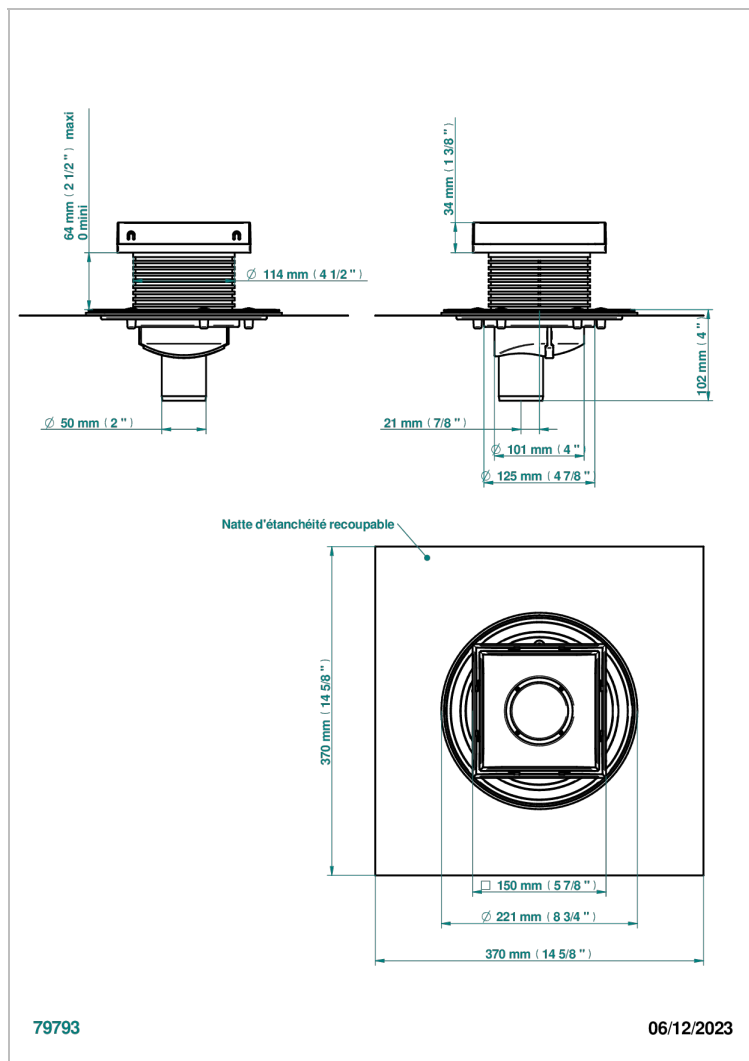

# COLLECTION GENEVE

B8C-763B150B50

THG<sup>®</sup>  
PARIS

Square Stainless Steel shower drain 150 mm, with bottom outlet D50mm, Grid for tiling

## ХАРАКТЕРИСТИКИ

- Collection Genève
- Square Stainless Steel shower drain 150 mm, with bottom outlet D50mm, Grid for tiling